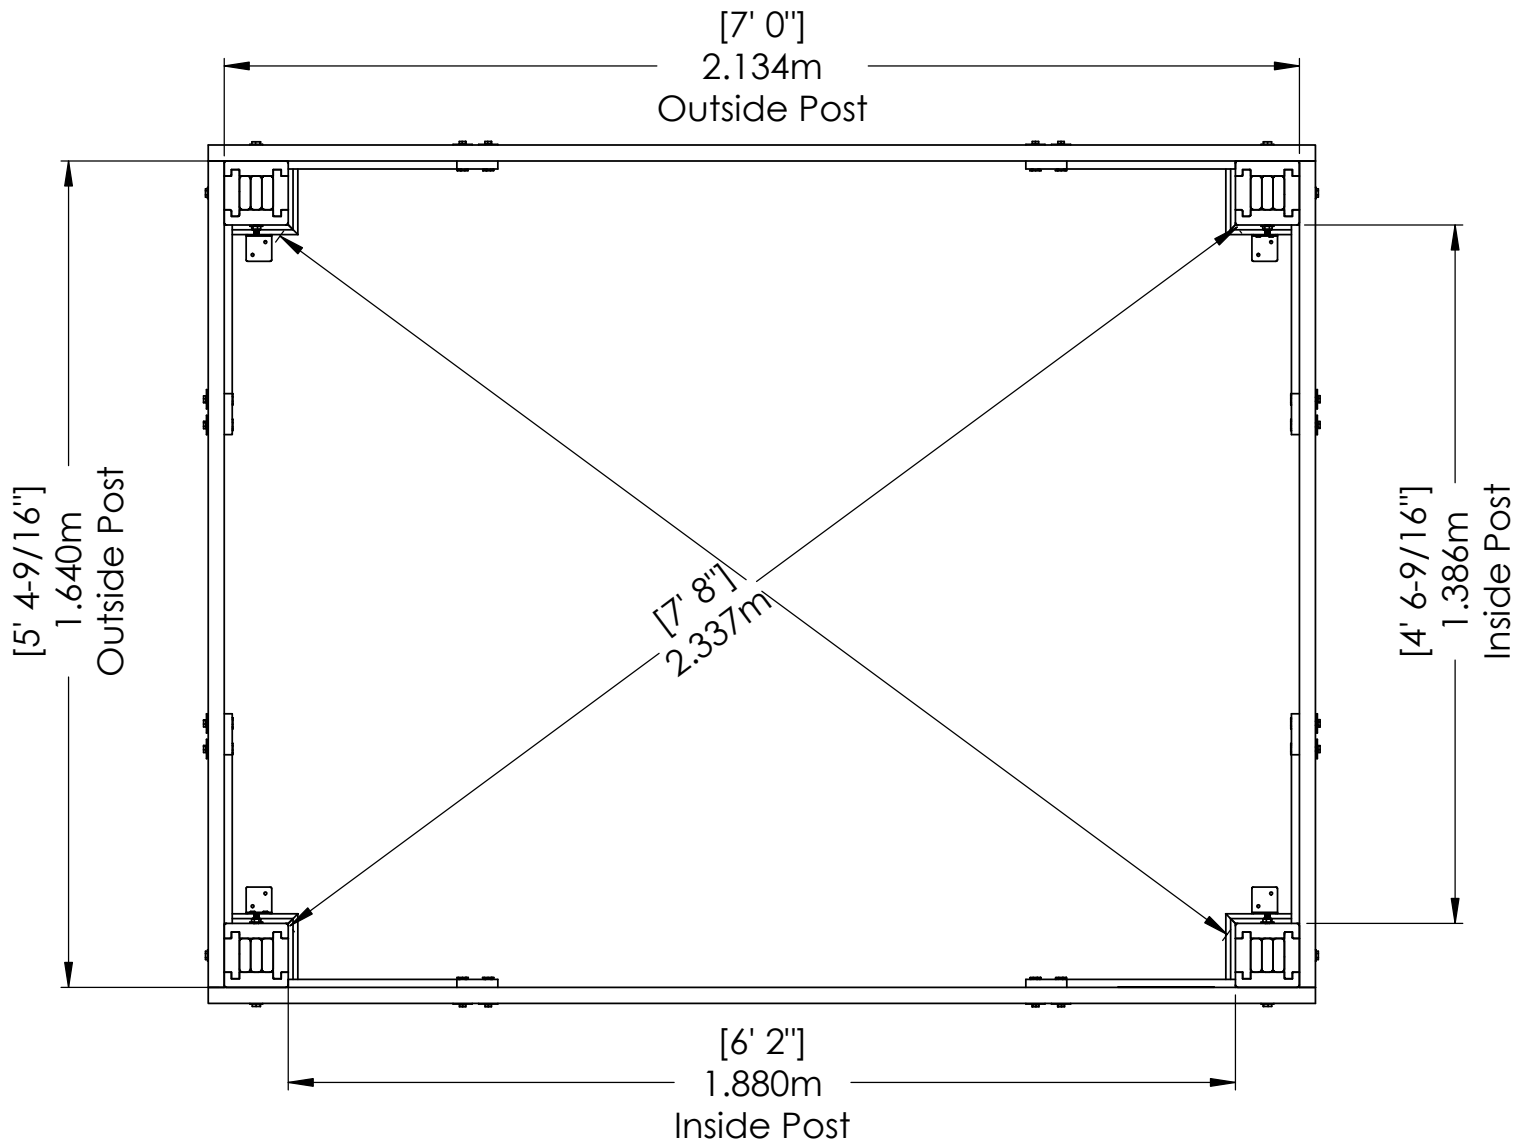

YM11931 - Meridian Grilling Pavilion

Center of Footing/Post
Dimensions

YM11931 - Meridian Grilling Pavilion

YM11931 - Meridian Grilling Pavilion

Peak Height:
8' 10" (2.69m)

Roof Dimensions:
5' 8.56" (1.74m) x 8' (2.43m)

Outside Post Dimensions:
5' 4.56" (1.64m) x 7' (2.13m)

Ground to Bottom of Beam:
6' 7" (2m)

YM11931 - Meridian Grilling Pavilion

YM11931 - Meridian Grilling Pavilion