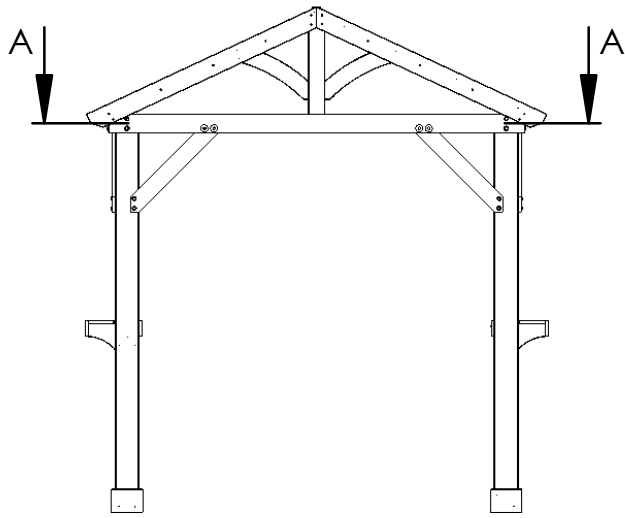

YM11931 - Meridian Grilling Pavilion

Center of Footing/Post
Dimensions

YM11931 - Meridian Grilling Pavilion

YM11931 - Meridian Grilling Pavilion

Peak Height:
8' 10" (2.69m)

Roof Dimensions:
5' 8.56" (1.74m) x 8' (2.43m)

Outside Post Dimensions:
5' 4.56" (1.64m) x 7' (2.13m)

Ground to Bottom of Beam:
6' 7" (2m)

YM11931 - Meridian Grilling Pavilion

YM11931 - Meridian Grilling Pavilion