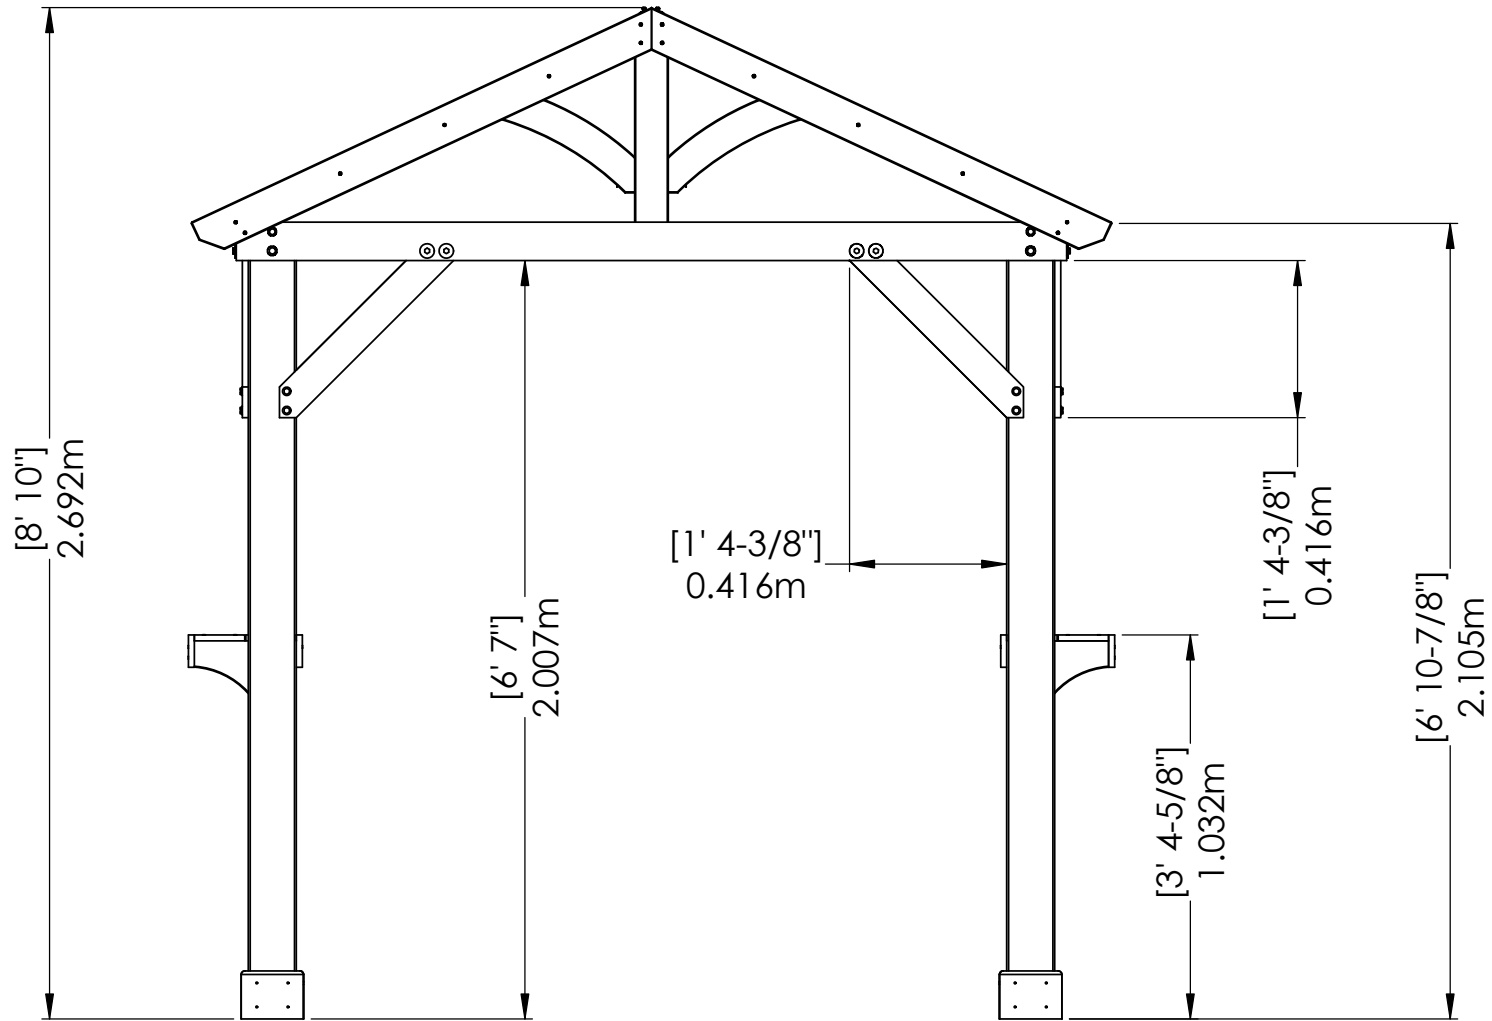

YM11931 - Meridian Grilling Pavilion

Center of Footing/Post
Dimensions

YM11931 - Meridian Grilling Pavilion

YM11931 - Meridian Grilling Pavilion

Peak Height:
8' 10" (2.69m)

Roof Dimensions:
5' 8.56" (1.74m) x 8' (2.43m)

Outside Post Dimensions:
5' 4.56" (1.64m) x 7' (2.13m)

Ground to Bottom of Beam:
6' 7" (2m)

YM11931 - Meridian Grilling Pavilion

YM11931 - Meridian Grilling Pavilion