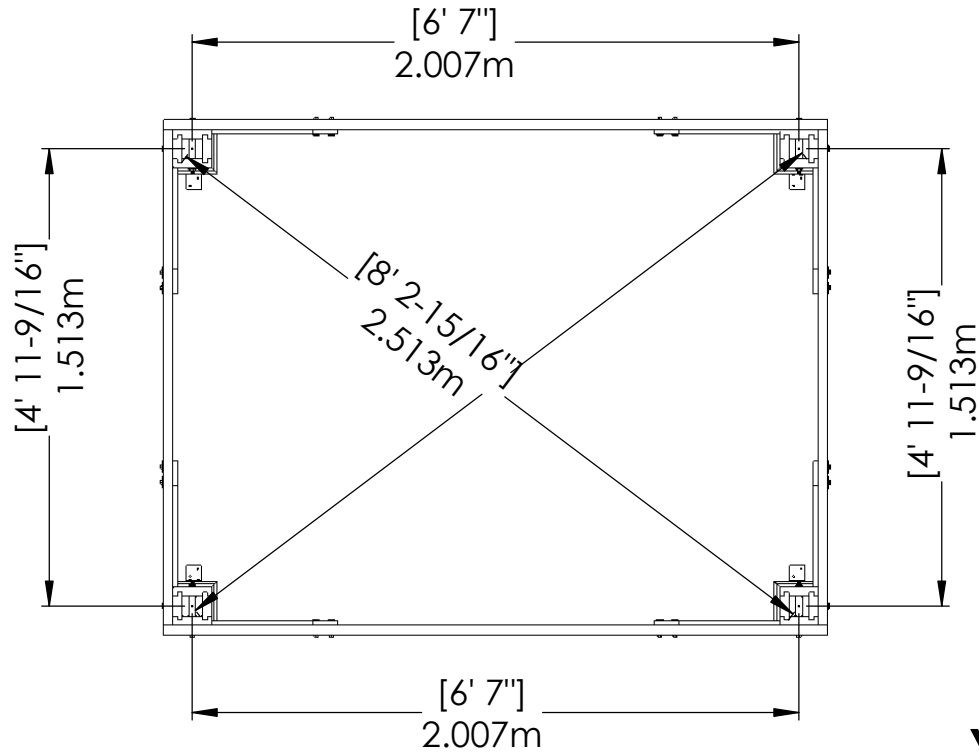

YM11931 - Meridian Grilling Pavilion

Center of Footing/Post
Dimensions

YM11931 - Meridian Grilling Pavilion

YM11931 - Meridian Grilling Pavilion

Peak Height:
8' 10" (2.69m)

Roof Dimensions:
5' 8.56" (1.74m) x 8' (2.43m)

Outside Post Dimensions:
5' 4.56" (1.64m) x 7' (2.13m)

Ground to Bottom of Beam:
6' 7" (2m)

YM11931 - Meridian Grilling Pavilion

YM11931 - Meridian Grilling Pavilion