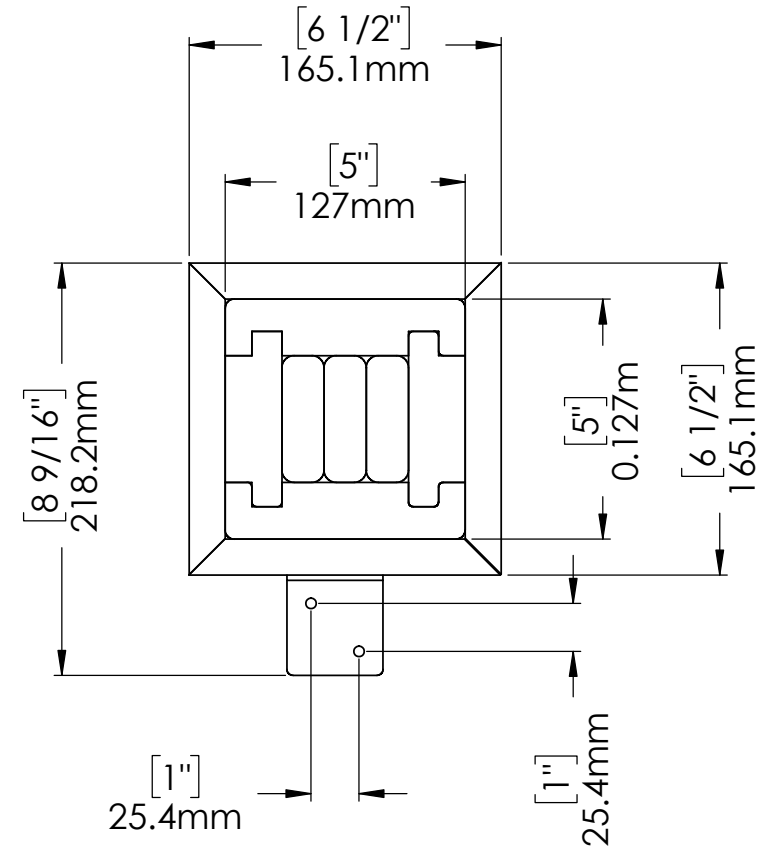

YM11931 - Meridian Grilling Pavilion

Center of Footing/Post
Dimensions

YM11931 - Meridian Grilling Pavilion

YM11931 - Meridian Grilling Pavilion

Peak Height:
8' 10" (2.69m)

Roof Dimensions:
5' 8.56" (1.74m) x 8' (2.43m)

Outside Post Dimensions:
5' 4.56" (1.64m) x 7' (2.13m)

Ground to Bottom of Beam:
6' 7" (2m)

YM11931 - Meridian Grilling Pavilion

YM11931 - Meridian Grilling Pavilion