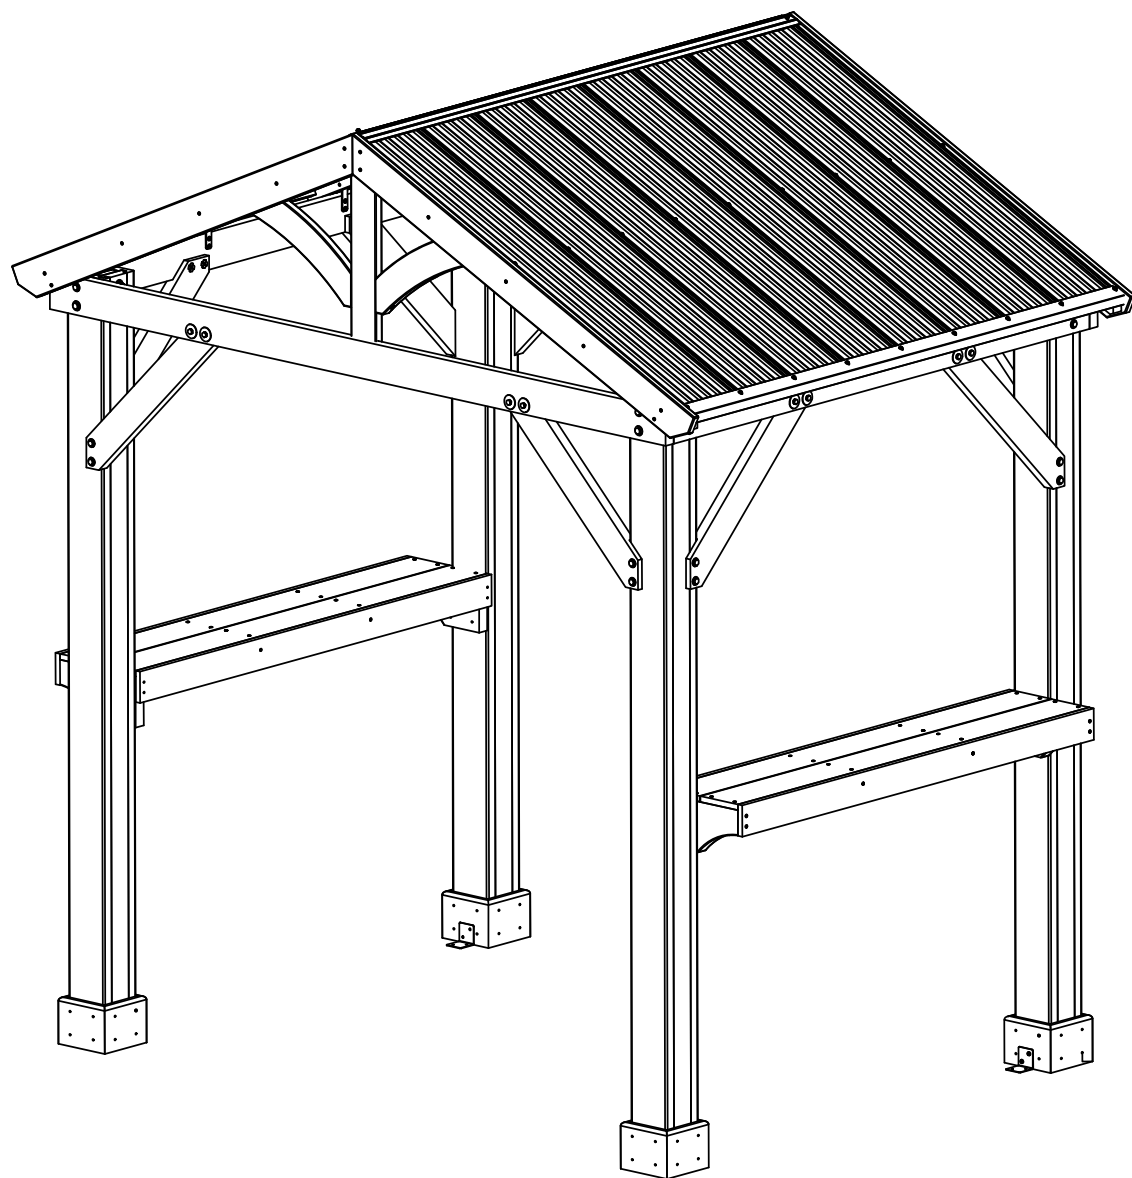

YM11931 - Meridian Grilling Pavilion

Center of Footing/Post
Dimensions

YM11931 - Meridian Grilling Pavilion

YM11931 - Meridian Grilling Pavilion

Peak Height:
8' 10" (2.69m)

Roof Dimensions:
5' 8.56" (1.74m) x 8' (2.43m)

Outside Post Dimensions:
5' 4.56" (1.64m) x 7' (2.13m)

Ground to Bottom of Beam:
6' 7" (2m)

YM11931 - Meridian Grilling Pavilion

YM11931 - Meridian Grilling Pavilion