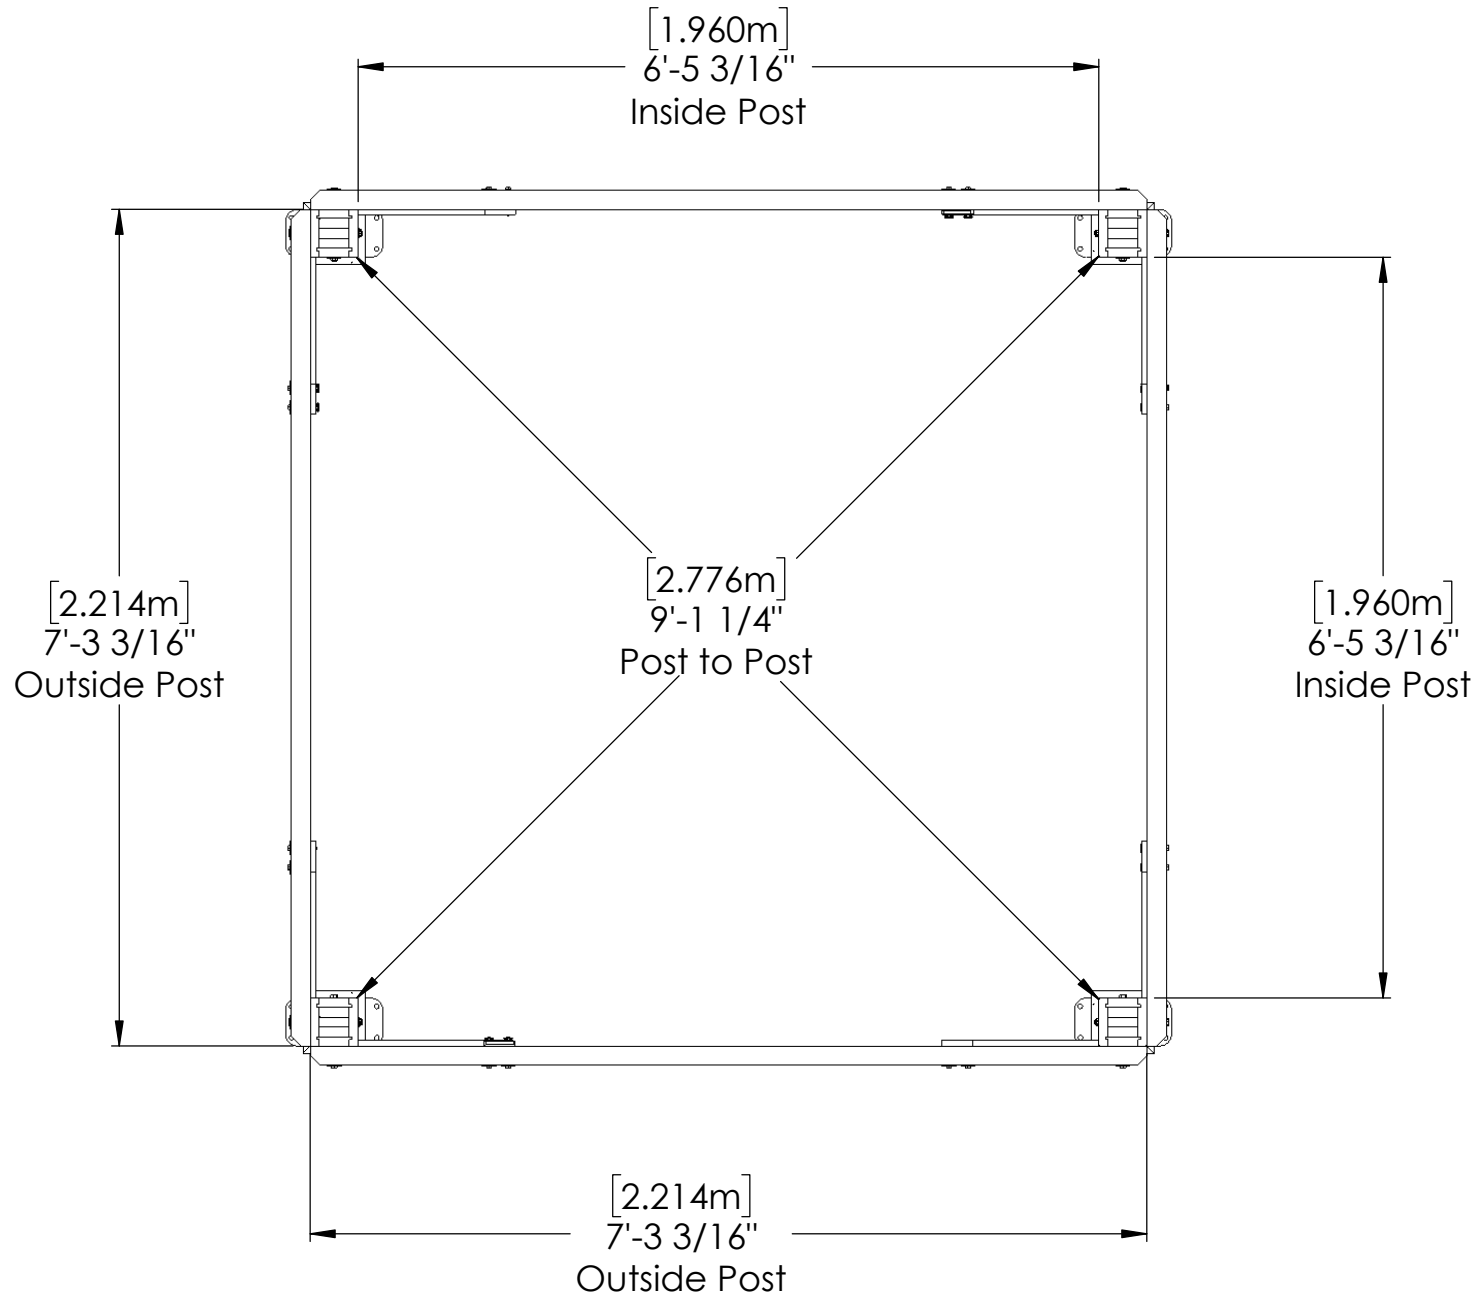

YM11827 - 8 x 8 Meridian Gazebo

YM11827 - 8 x 8 Meridian Gazebo

YM11827 - 8 x 8 Meridian Gazebo

CENTRE OF FOOTING/POST DIMENSIONS

YM11827 - 8 x 8 Meridian Gazebo

Ground to bottom
of beam:
6'-8" (2.03m)

Outside Post Dims:
7' 3.18"(2.21m) x 7' 3.18"(2.21m)

Roof Dimensions
8' (2.43m) x 8' (2.43m)

Peak Height
8' 10" (2.69m)

YM11827 - 8 x 8 Meridian Gazebo