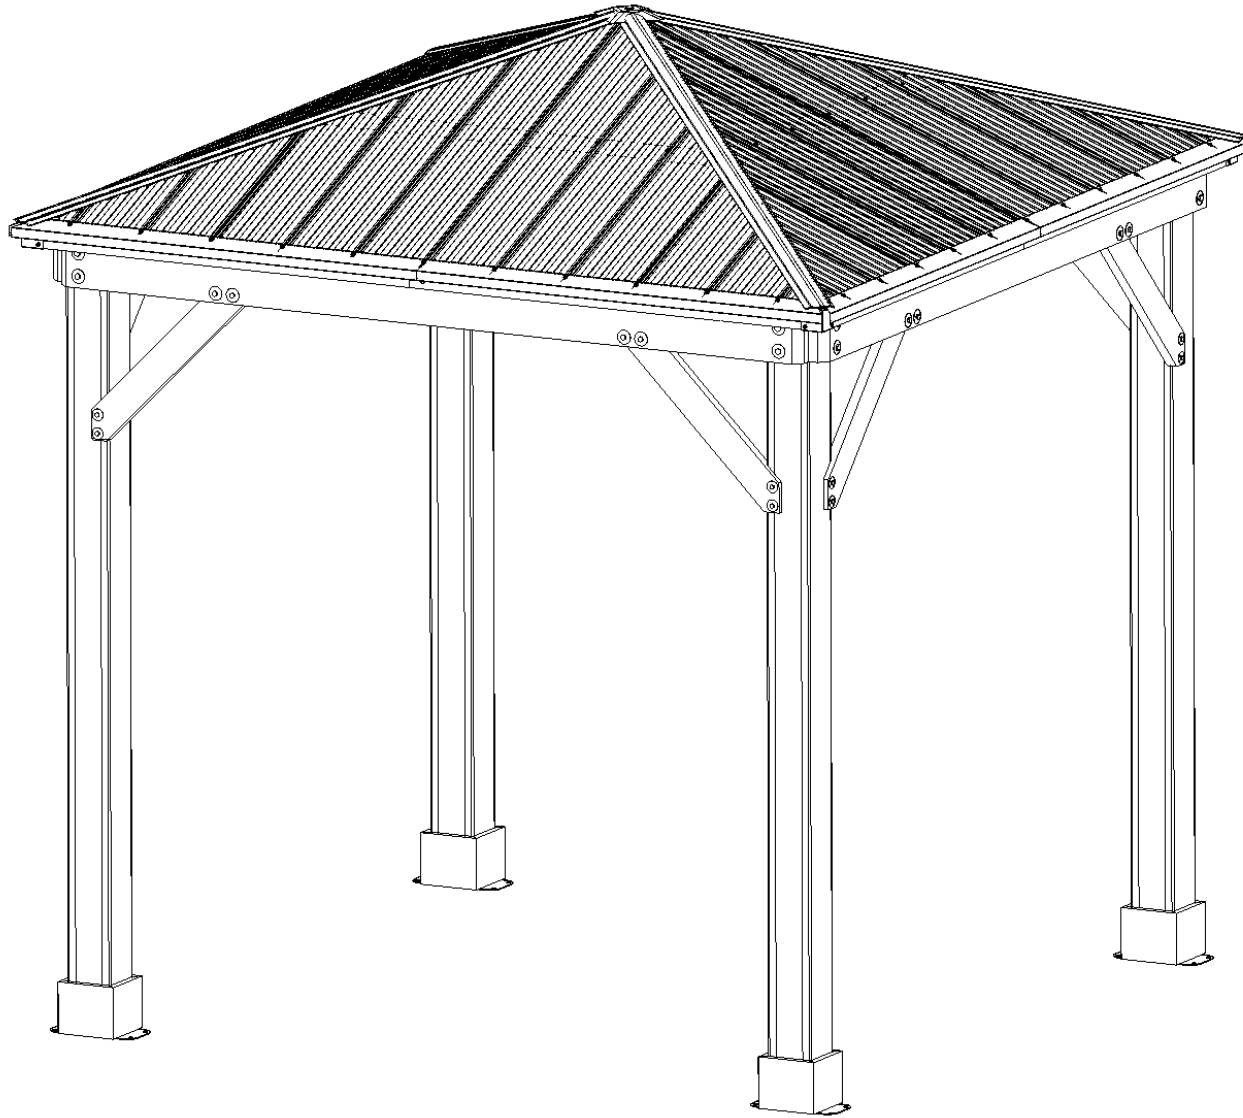

YM11827 - 8 x 8 Meridian Gazebo

YM11827 - 8 x 8 Meridian Gazebo

YM11827 - 8 x 8 Meridian Gazebo

CENTRE OF FOOTING/POST DIMENSIONS

YM11827 - 8 x 8 Meridian Gazebo

Ground to bottom
of beam:
6'-8" (2.03m)

Outside Post Dims:
7' 3.18"(2.21m) x 7' 3.18"(2.21m)

Roof Dimensions
8' (2.43m) x 8' (2.43m)

Peak Height
8' 10" (2.69m)

YM11827 - 8 x 8 Meridian Gazebo