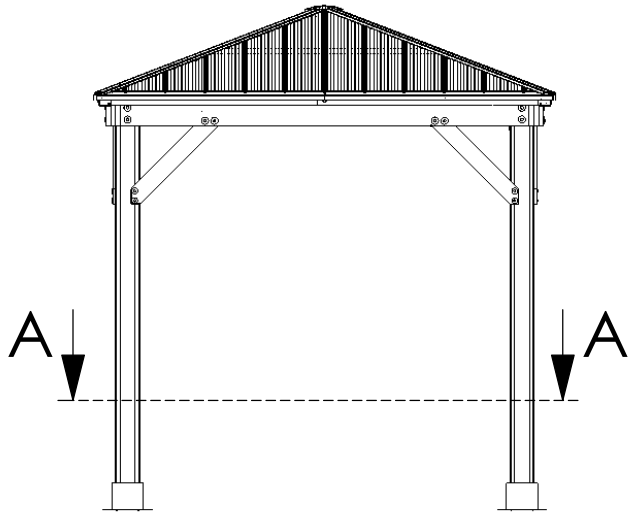

YM11827 - 8 x 8 Meridian Gazebo

YM11827 - 8 x 8 Meridian Gazebo

YM11827 - 8 x 8 Meridian Gazebo

CENTRE OF FOOTING/POST DIMENSIONS

YM11827 - 8 x 8 Meridian Gazebo

Ground to bottom
of beam:
6'-8" (2.03m)

Outside Post Dims:
7' 3.18"(2.21m) x 7' 3.18"(2.21m)

Roof Dimensions
8' (2.43m) x 8' (2.43m)

Peak Height
8' 10" (2.69m)

YM11827 - 8 x 8 Meridian Gazebo