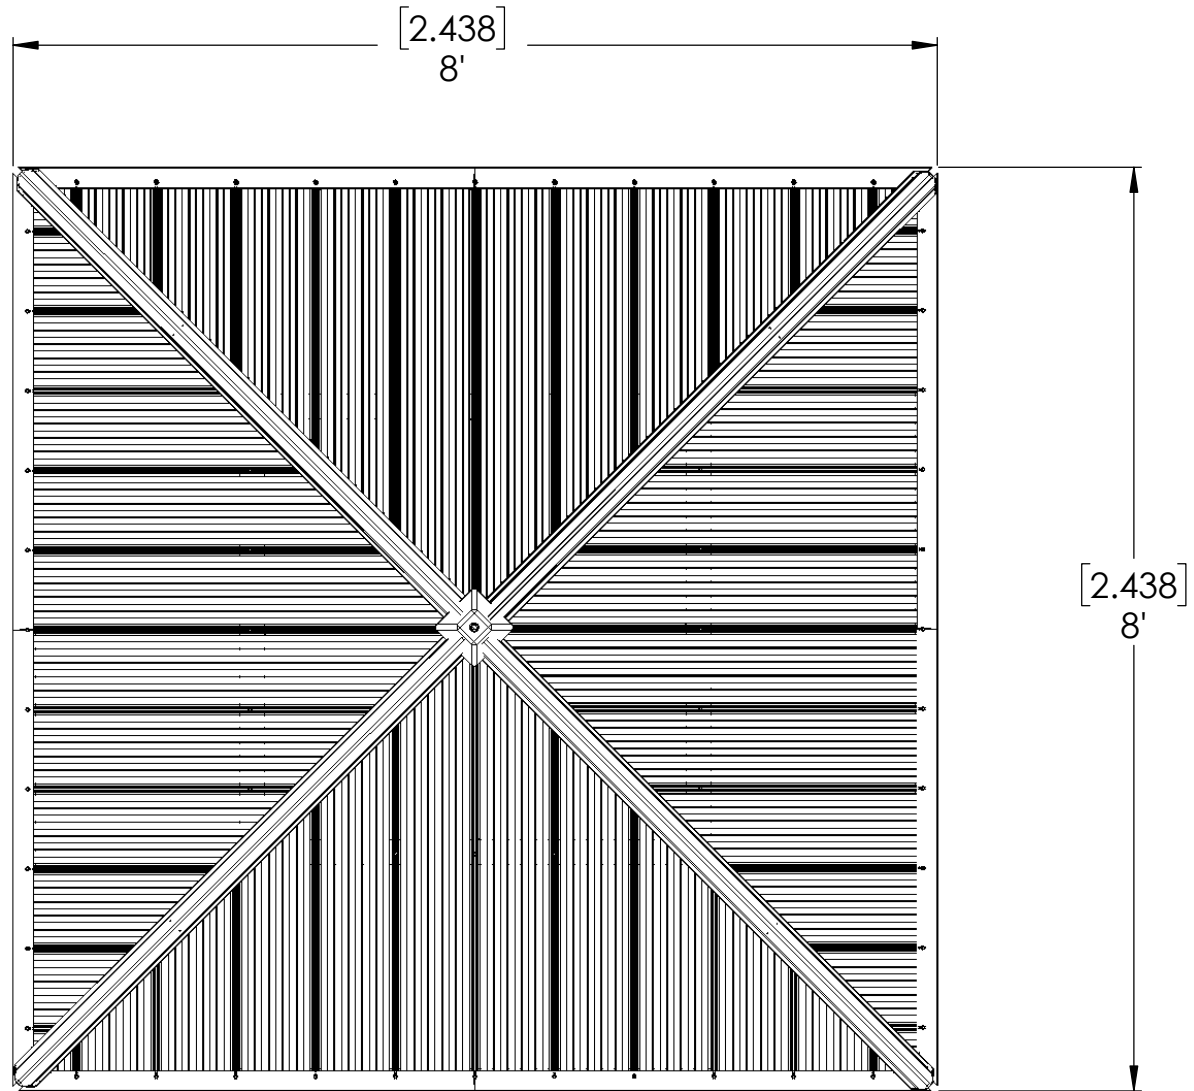

YM11827 - 8 x 8 Meridian Gazebo

YM11827 - 8 x 8 Meridian Gazebo

YM11827 - 8 x 8 Meridian Gazebo

CENTRE OF FOOTING/POST DIMENSIONS

YM11827 - 8 x 8 Meridian Gazebo

Ground to bottom
of beam:
6'-8" (2.03m)

Outside Post Dims:
7' 3.18"(2.21m) x 7' 3.18"(2.21m)

Roof Dimensions
8' (2.43m) x 8' (2.43m)

Peak Height
8' 10" (2.69m)

YM11827 - 8 x 8 Meridian Gazebo