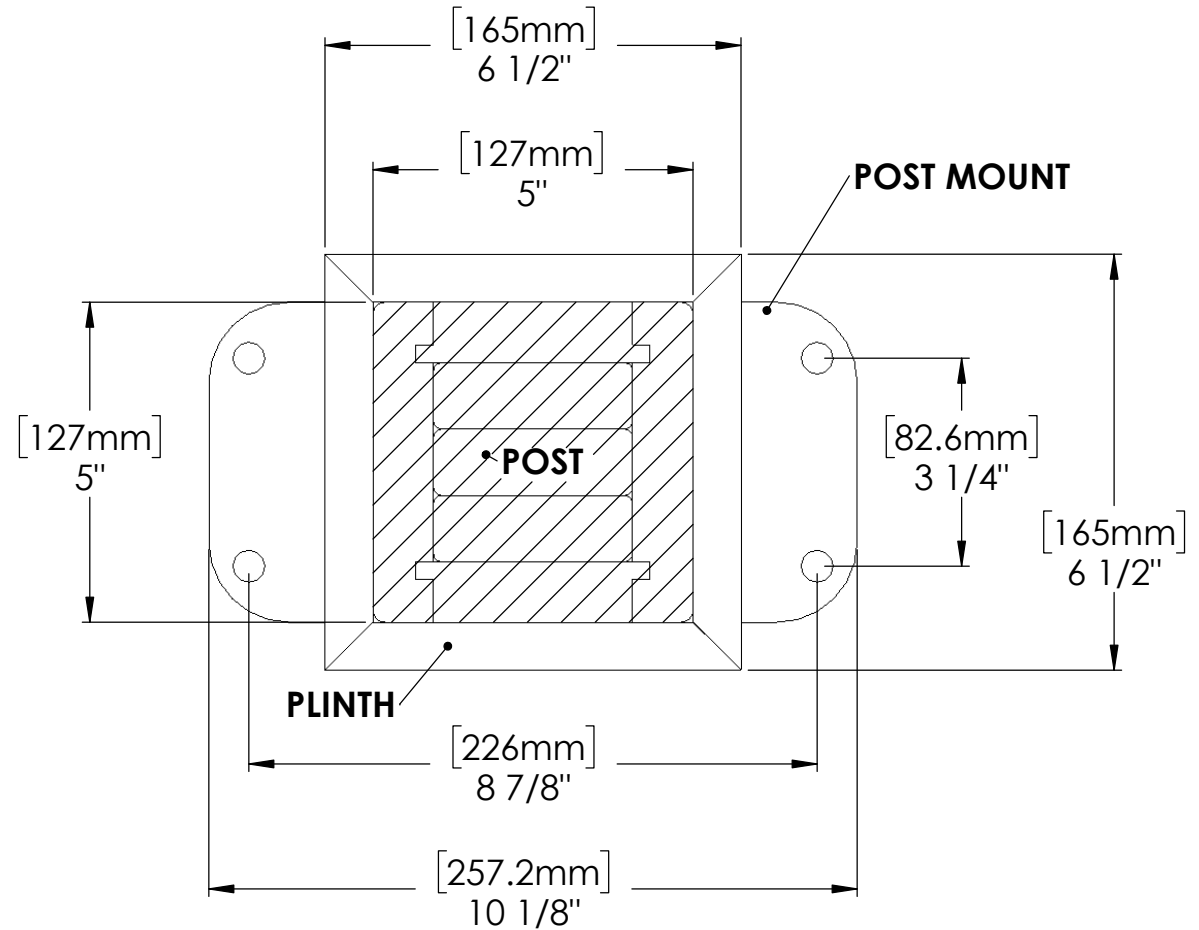

YM11827 - 8 x 8 Meridian Gazebo

YM11827 - 8 x 8 Meridian Gazebo

YM11827 - 8 x 8 Meridian Gazebo

CENTRE OF FOOTING/POST DIMENSIONS

YM11827 - 8 x 8 Meridian Gazebo

Ground to bottom
of beam:
6'-8" (2.03m)

Outside Post Dims:
7' 3.18"(2.21m) x 7' 3.18"(2.21m)

Roof Dimensions
8' (2.43m) x 8' (2.43m)

Peak Height
8' 10" (2.69m)

YM11827 - 8 x 8 Meridian Gazebo