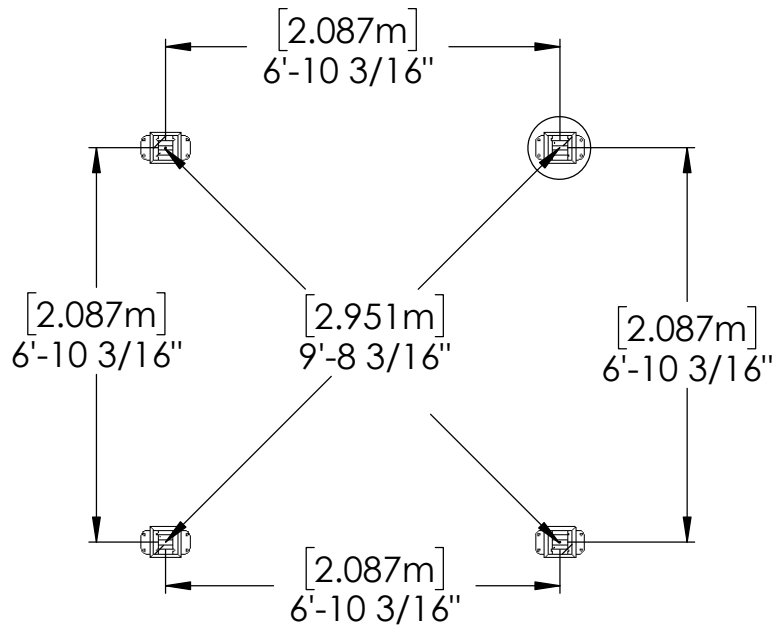

YM11827 - 8 x 8 Meridian Gazebo

YM11827 - 8 x 8 Meridian Gazebo

YM11827 - 8 x 8 Meridian Gazebo

CENTRE OF FOOTING/POST DIMENSIONS

YM11827 - 8 x 8 Meridian Gazebo

Ground to bottom
of beam:
6'-8" (2.03m)

Outside Post Dims:
7' 3.18"(2.21m) x 7' 3.18"(2.21m)

Roof Dimensions
8' (2.43m) x 8' (2.43m)

Peak Height
8' 10" (2.69m)

YM11827 - 8 x 8 Meridian Gazebo