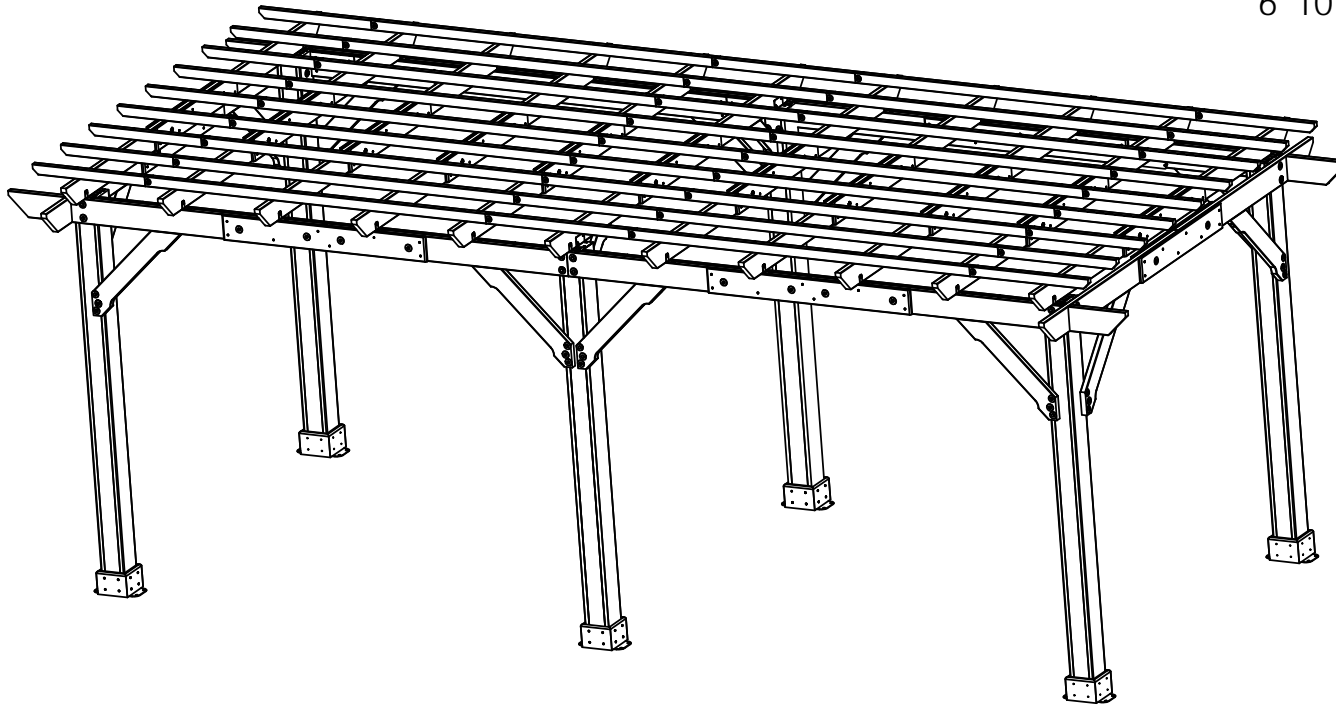

**YM11932 - 10 x 22  
Pergola (HD Version)**

Center of Footing/Post  
Dimensions

**YM11932 - 10 x 22  
Pergola (HD Version)**

**YM11932 - 10 x 22**  
**Pergola (HD Version)**

YM11932 - 10 x 22  
Pergola (HD Version)

Peak Height:  
7' 11.25" (2.41m)

Roof Dimensions:  
22' (6.70m) x 10' (3.04m)

Outside Post Dimensions:  
19' 6.50" (5.95m) x 8' (2.43m)

Ground to Bottom of Beam:  
6' 10.50" (2.09m)

**YM11932 - 10 x 22  
Pergola (HD Version)**