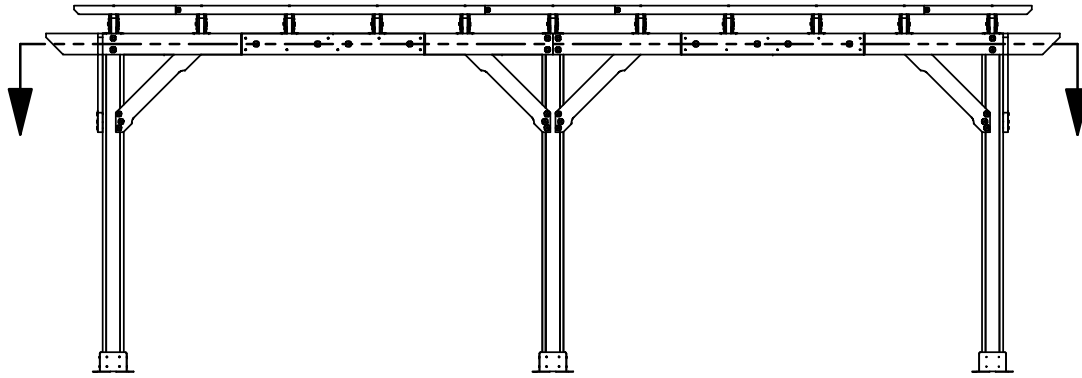

**YM11932 - 10 x 22  
Pergola (HD Version)**

Center of Footing/Post  
Dimensions

**YM11932 - 10 x 22  
Pergola (HD Version)**

**YM11932 - 10 x 22**  
**Pergola (HD Version)**

YM11932 - 10 x 22  
Pergola (HD Version)

Peak Height:  
7' 11.25" (2.41m)

Roof Dimensions:  
22' (6.70m) x 10' (3.04m)

Outside Post Dimensions:  
19' 6.50" (5.95m) x 8' (2.43m)

Ground to Bottom of Beam:  
6' 10.50" (2.09m)

**YM11932 - 10 x 22  
Pergola (HD Version)**