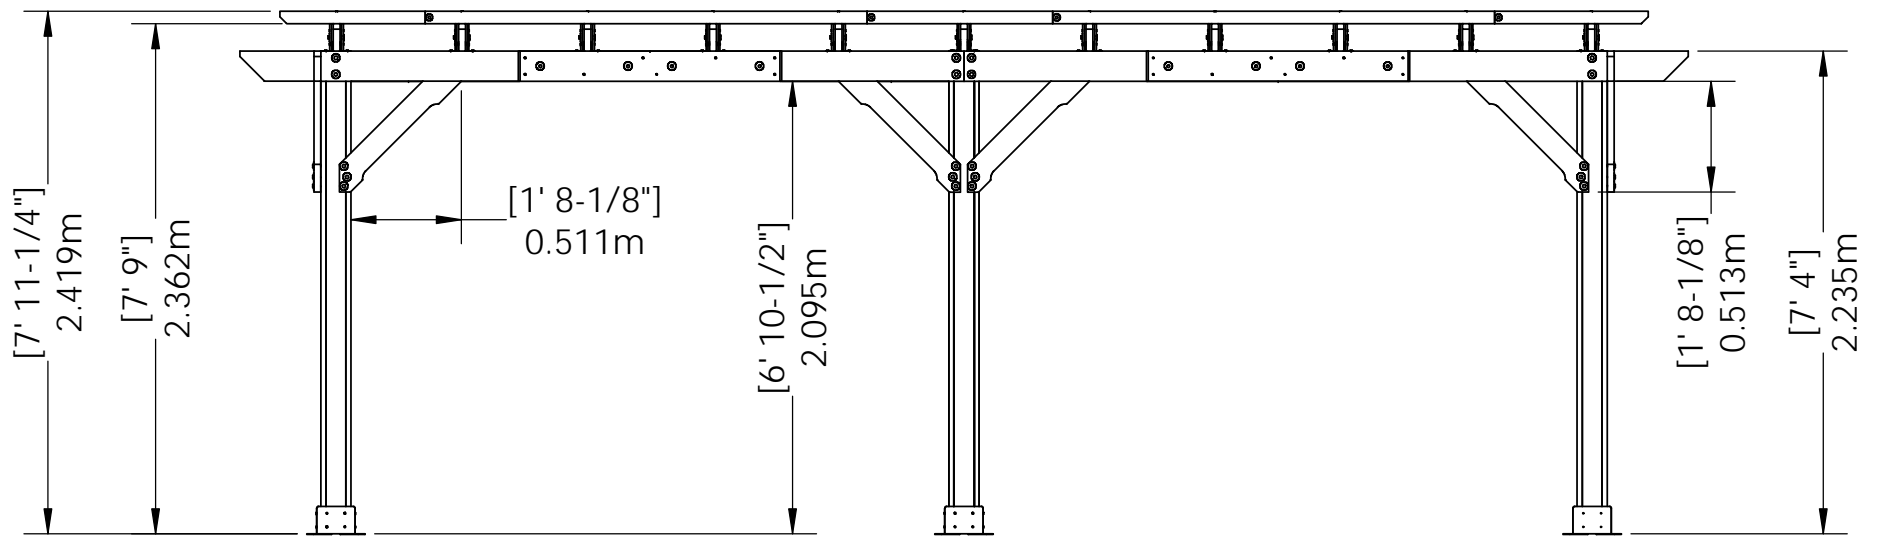

**YM11932 - 10 x 22  
Pergola (HD Version)**

Center of Footing/Post  
Dimensions

**YM11932 - 10 x 22  
Pergola (HD Version)**

**YM11932 - 10 x 22**  
**Pergola (HD Version)**

YM11932 - 10 x 22  
Pergola (HD Version)

Peak Height:  
7' 11.25" (2.41m)

Roof Dimensions:  
22' (6.70m) x 10' (3.04m)

Outside Post Dimensions:  
19' 6.50" (5.95m) x 8' (2.43m)

Ground to Bottom of Beam:  
6' 10.50" (2.09m)

**YM11932 - 10 x 22  
Pergola (HD Version)**