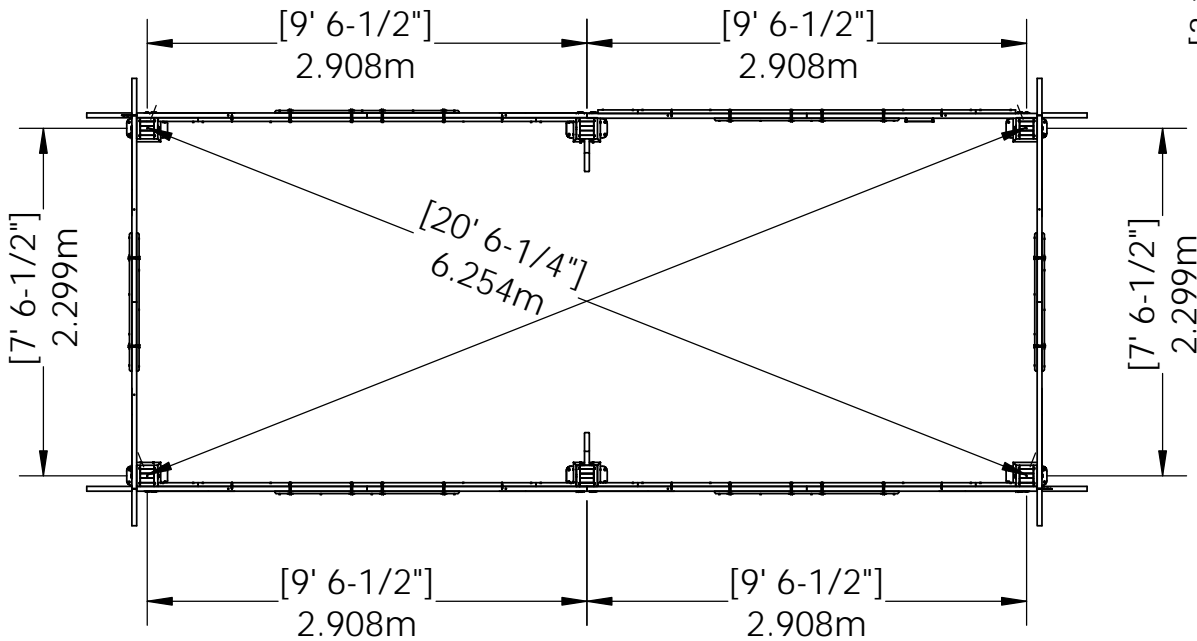

**YM11932 - 10 x 22  
Pergola (HD Version)**

Center of Footing/Post  
Dimensions

**YM11932 - 10 x 22  
Pergola (HD Version)**

**YM11932 - 10 x 22**  
**Pergola (HD Version)**

YM11932 - 10 x 22  
Pergola (HD Version)

Peak Height:  
7' 11.25" (2.41m)

Roof Dimensions:  
22' (6.70m) x 10' (3.04m)

Outside Post Dimensions:  
19' 6.50" (5.95m) x 8' (2.43m)

Ground to Bottom of Beam:  
6' 10.50" (2.09m)

**YM11932 - 10 x 22  
Pergola (HD Version)**