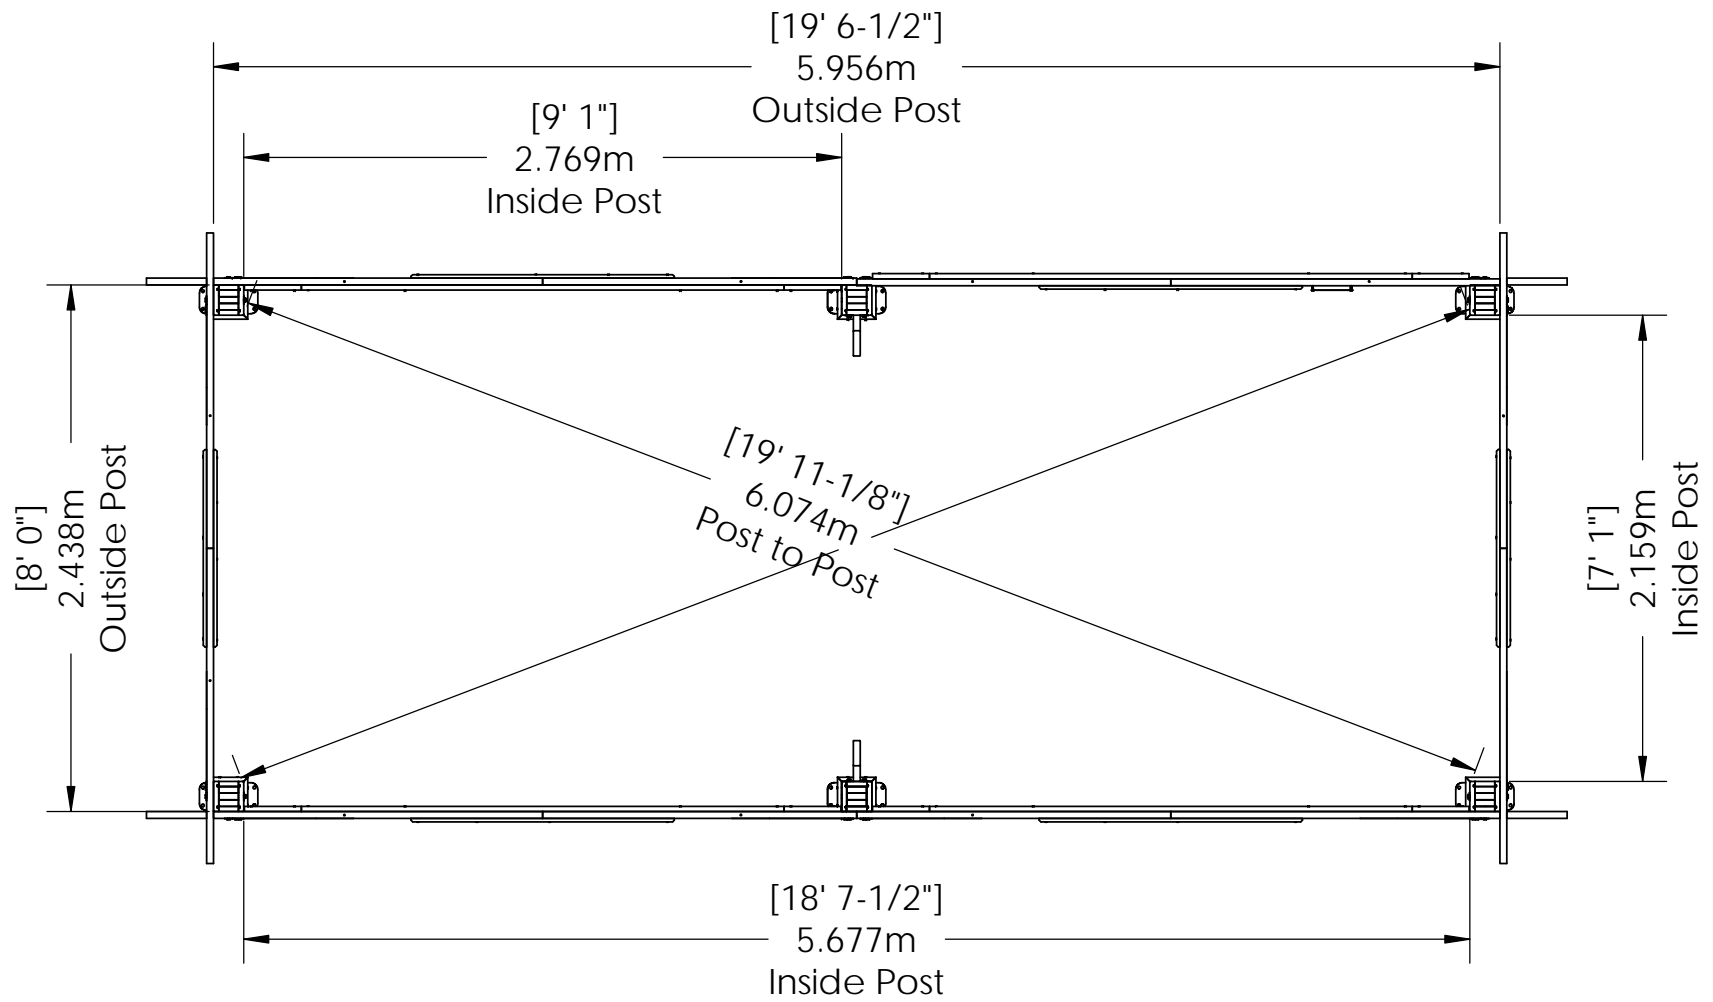

**YM11932 - 10 x 22  
Pergola (HD Version)**

Center of Footing/Post  
Dimensions

**YM11932 - 10 x 22  
Pergola (HD Version)**

**YM11932 - 10 x 22**  
**Pergola (HD Version)**

YM11932 - 10 x 22  
Pergola (HD Version)

Peak Height:  
7' 11.25" (2.41m)

Roof Dimensions:  
22' (6.70m) x 10' (3.04m)

Outside Post Dimensions:  
19' 6.50" (5.95m) x 8' (2.43m)

Ground to Bottom of Beam:  
6' 10.50" (2.09m)

**YM11932 - 10 x 22  
Pergola (HD Version)**