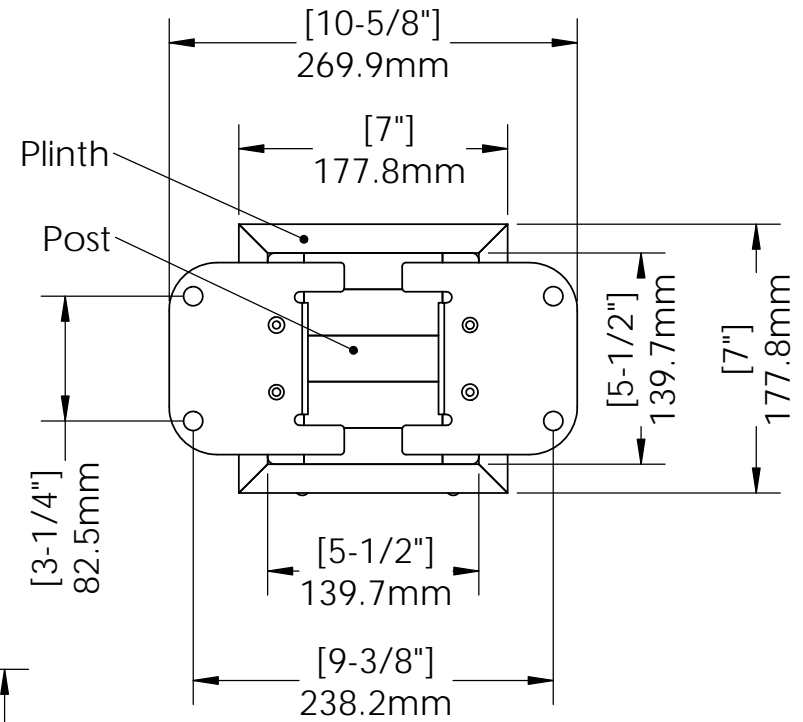

**YM11932 - 10 x 22  
Pergola (HD Version)**

Center of Footing/Post  
Dimensions

**YM11932 - 10 x 22  
Pergola (HD Version)**

**YM11932 - 10 x 22**  
**Pergola (HD Version)**

YM11932 - 10 x 22  
Pergola (HD Version)

Peak Height:  
7' 11.25" (2.41m)

Roof Dimensions:  
22' (6.70m) x 10' (3.04m)

Outside Post Dimensions:  
19' 6.50" (5.95m) x 8' (2.43m)

Ground to Bottom of Beam:  
6' 10.50" (2.09m)

**YM11932 - 10 x 22  
Pergola (HD Version)**