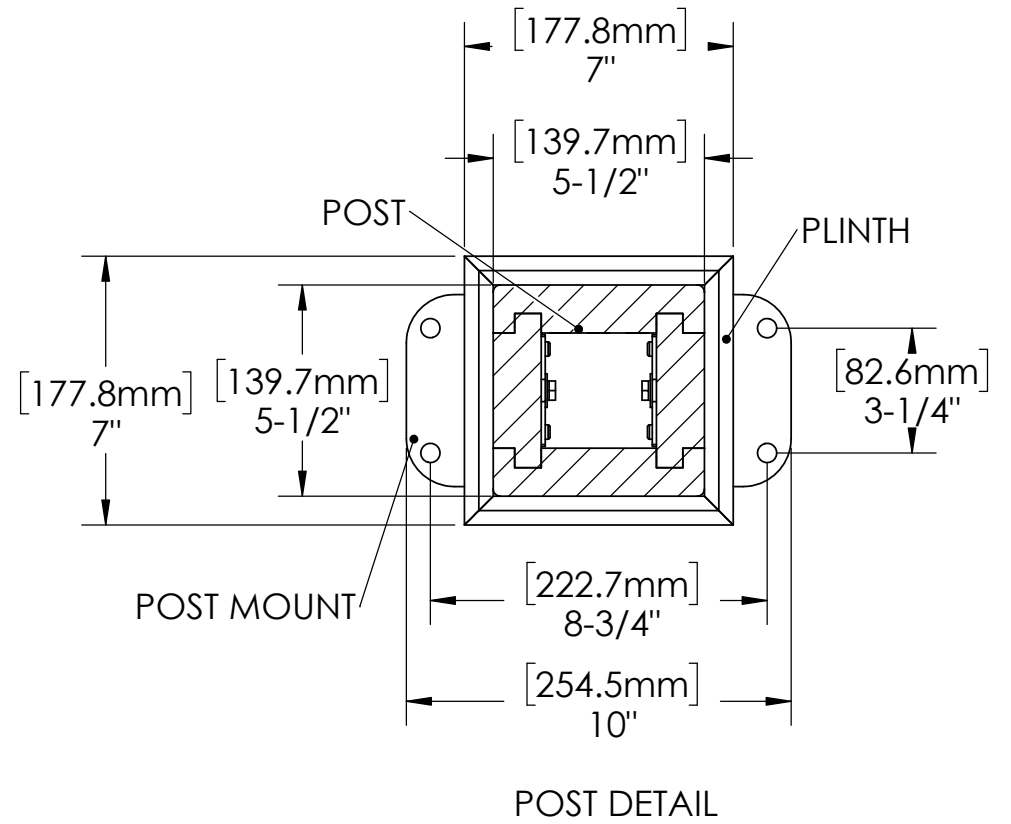

YM11824 - 10 x 12 Meridian Gazebo

Height 9 feet 6 inches

2.896m

**YM11824 -
10 x 12 Meridian Gazebo**

Peak Height:
9' 6" (2.89m)

Roof Dimensions:
10' 0.5" (3.06m)
12' 0.5" (3.67m)

Outside Post Dimensions:
9' 1.88" (2.79m)
11' 1.88" (3.40m)