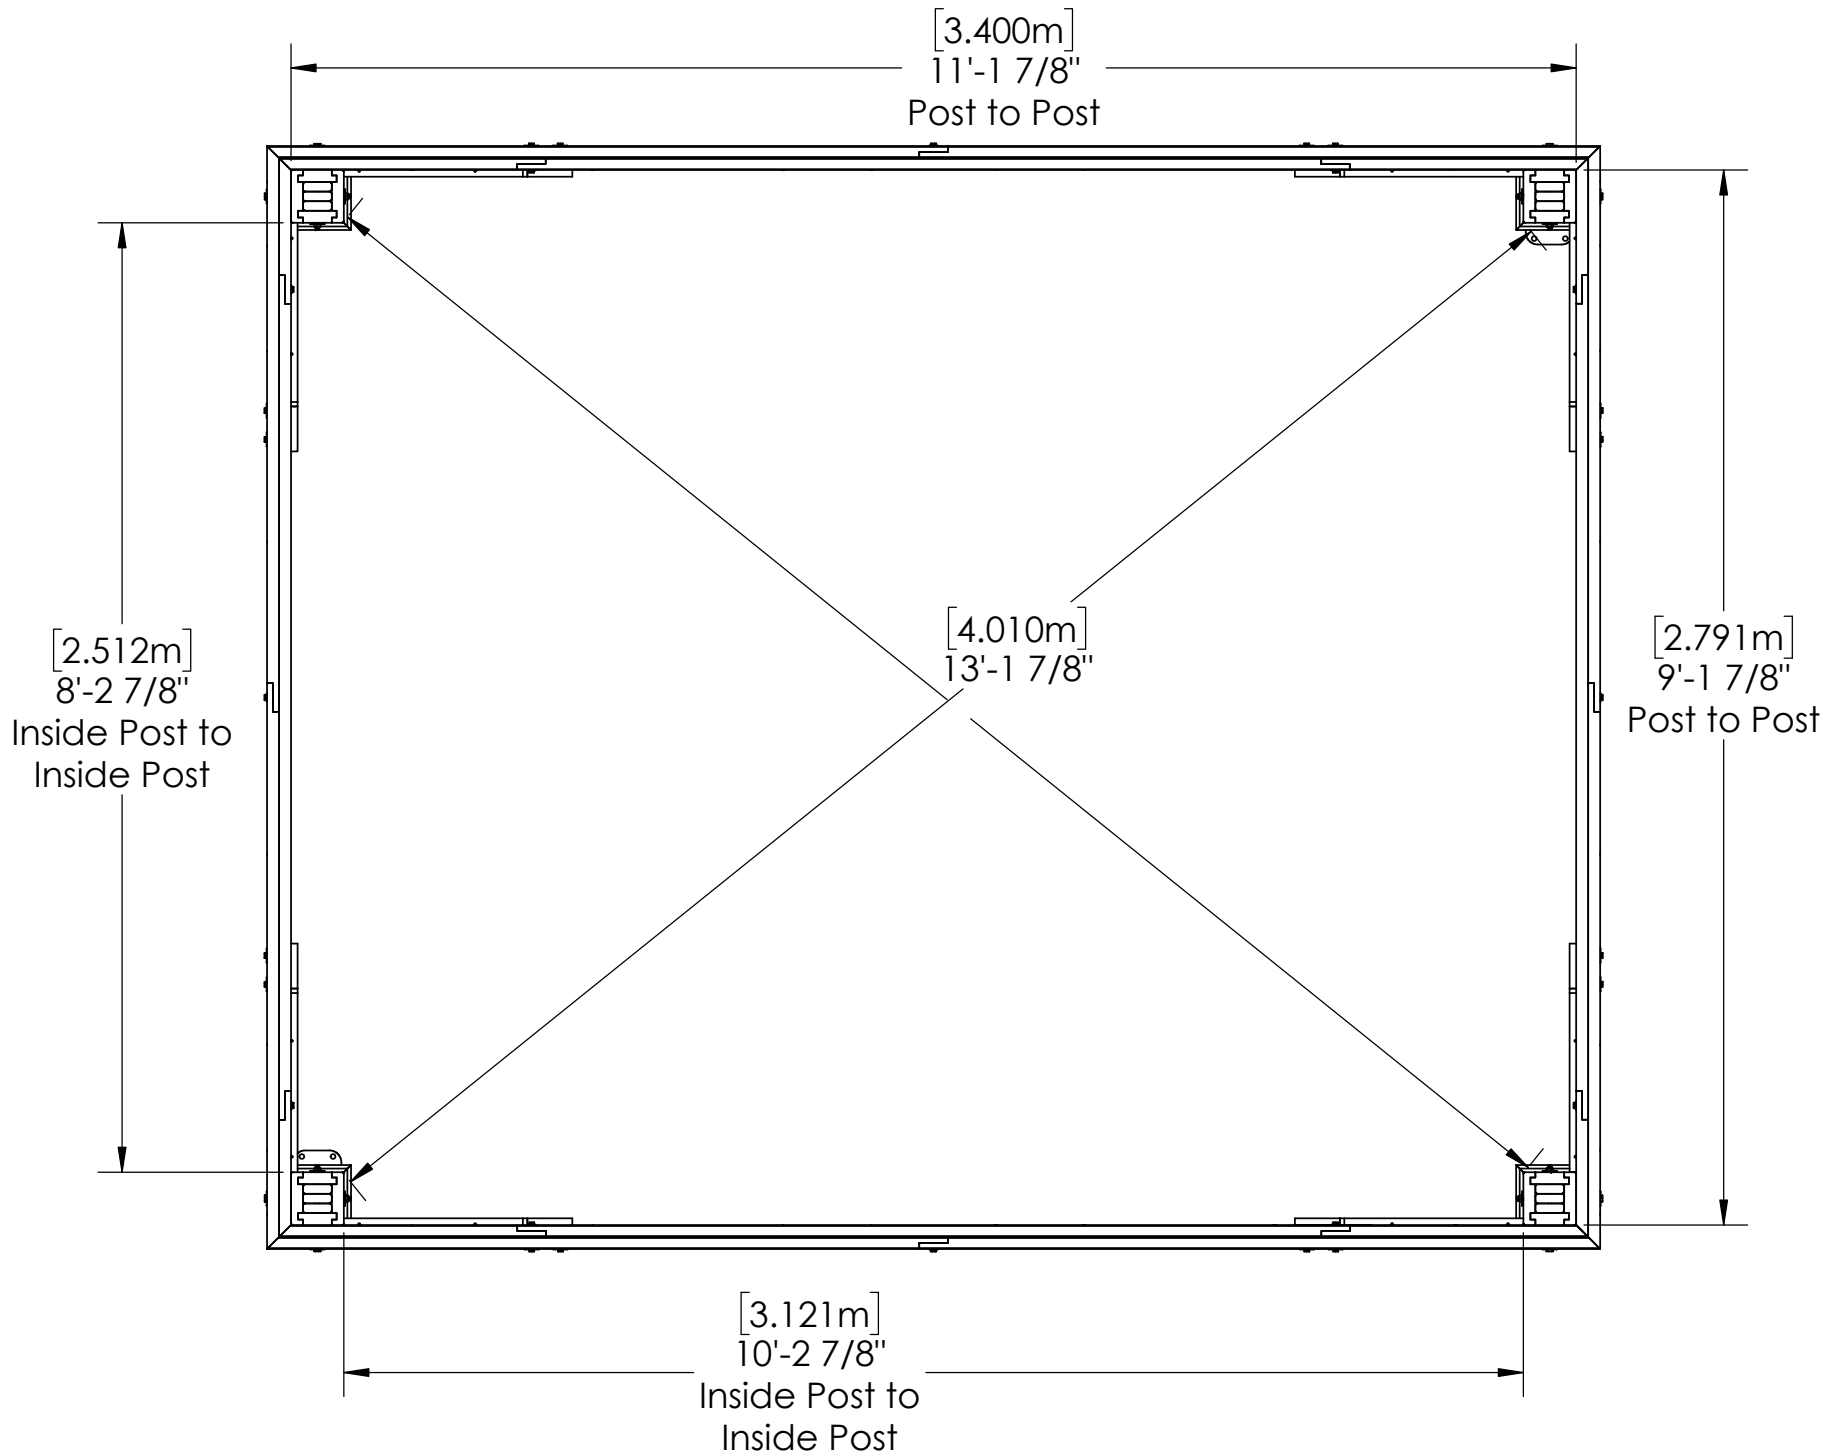

YM11824 - 10 x 12 Meridian Gazebo

Height 9 feet 6 inches

2.896m

**YM11824 -
10 x 12 Meridian Gazebo**

Peak Height:
9' 6" (2.89m)

Roof Dimensions:
10' 0.5" (3.06m)
12' 0.5" (3.67m)

Outside Post Dimensions:
9' 1.88" (2.79m)
11' 1.88" (3.40m)