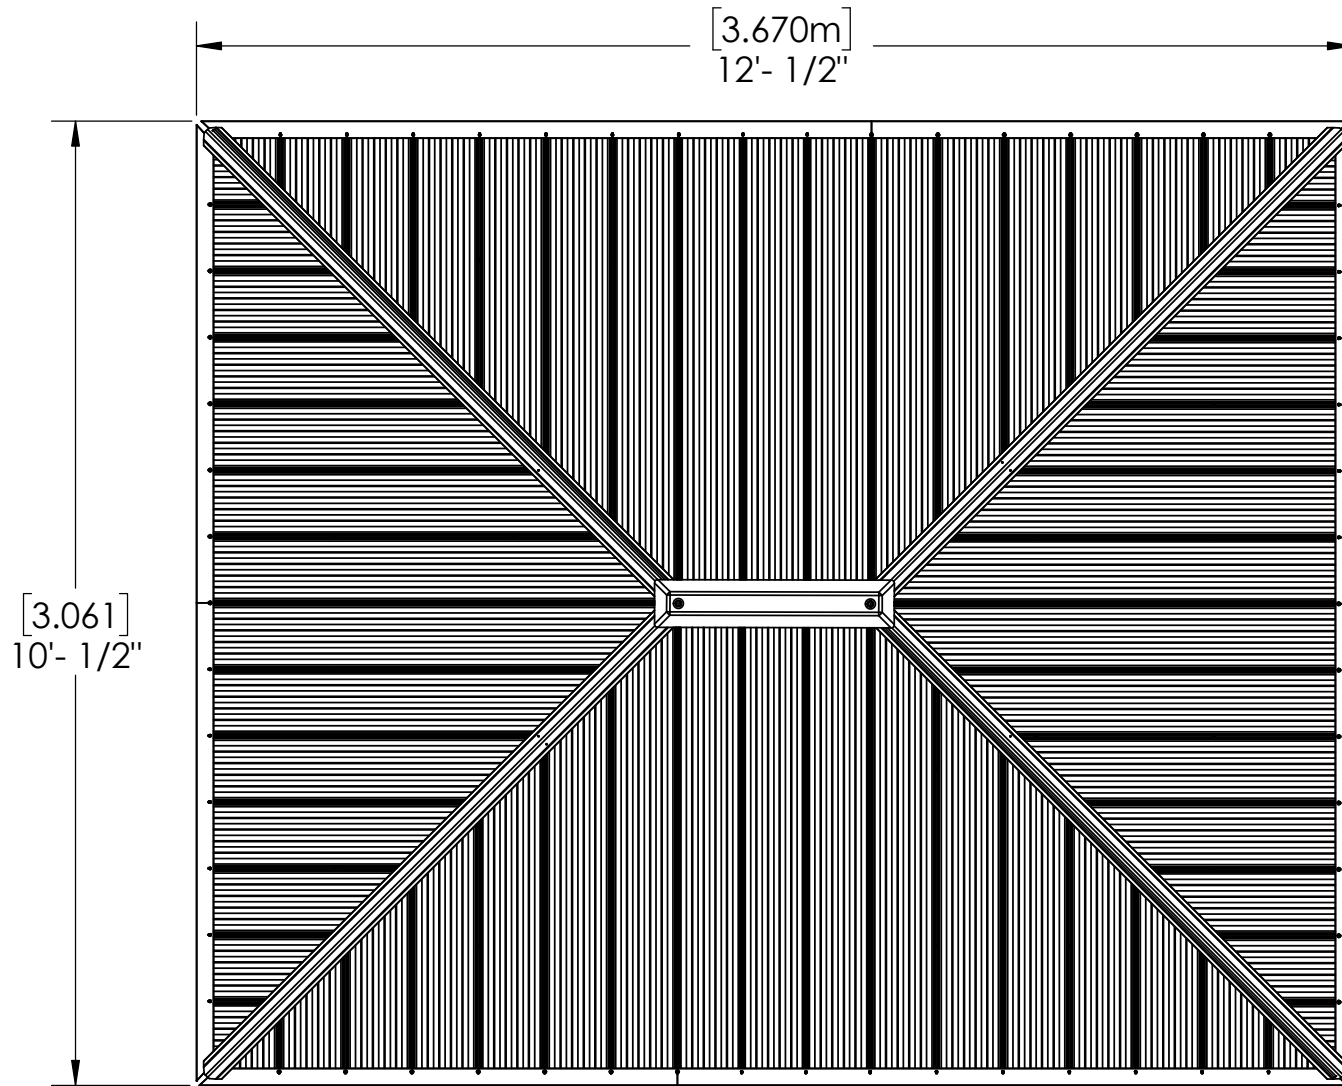

YM11824 - 10 x 12 Meridian Gazebo

Height 9 feet 6 inches

2.896m

**YM11824 -
10 x 12 Meridian Gazebo**

Peak Height:
9' 6" (2.89m)

Roof Dimensions:
10' 0.5" (3.06m)
12' 0.5" (3.67m)

Outside Post Dimensions:
9' 1.88" (2.79m)
11' 1.88" (3.40m)