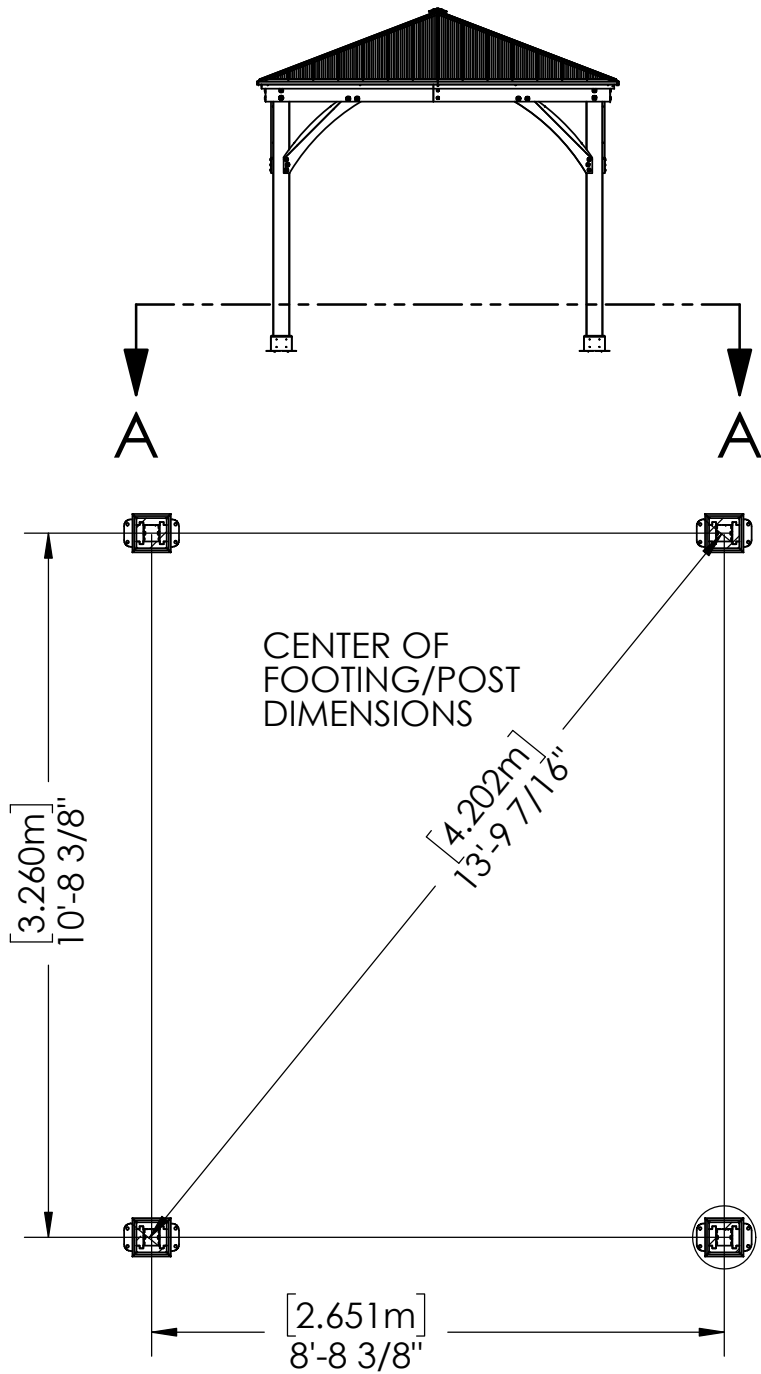

YM11824 - 10 x 12 Meridian Gazebo

Height 9 feet 6 inches

2.896m

**YM11824 -
10 x 12 Meridian Gazebo**

Peak Height:
9' 6" (2.89m)

Roof Dimensions:
10' 0.5" (3.06m)
12' 0.5" (3.67m)

Outside Post Dimensions:
9' 1.88" (2.79m)
11' 1.88" (3.40m)