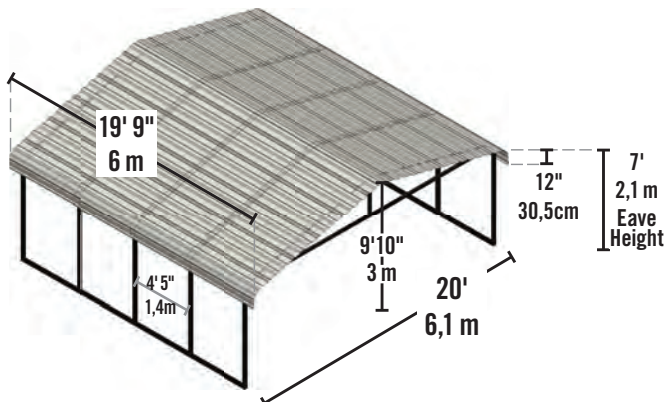

BUILT-TO-LAST ROOF

Horizontal roof panels with 29-gauge painted galvanized steel for corrosion resistance. Rounded eaves for additional protection from elements. 10 in. / 25,4 cm overhang at the gables. Choice of Charcoal or Eggshell roof panels.