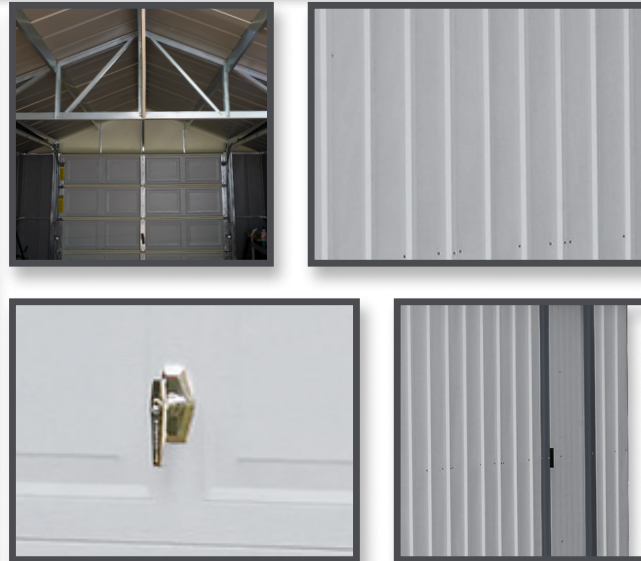

Murryhill Garage

14 ft. / 4,3 m - wide series

BGR1431FG shown

Combining Classic Looks with Quality and Strength

- **Crafted from Galvanized Steel** for increased corrosion resistance that carries a limited 12-year warranty.
- **High Gable Roof** with reinforced steel trusses.
- **Available in Extended Lengths** up to 98 feet.
- **Extra-wide Sliding Roll-Up Door** for easy entry and exit of large items, plus second side door for added convenience.
- **Sliding Side Entry Door** for easy walk-in access.
- **Appealing Two-tone Aesthetics** in Flute Gray & Anthracite.
- **D.I.Y. Assembly** with pre-cut and predrilled parts.

Wall Height (All)	Door Opening (All)	Model	Recommended Foundation	Ext. Dimensions WxDxH, in./cm	Storage Area square / cubic	Weight, lbs. / kg	Box 1	Box 2	Box 3	Box 4	Box 5	Box 6	Box 7	Box 8
94 in.	24.25 x 91.5 in.	BGR1421FG	164 x 255.5 in.	169 x 260.75 x 116 in.	291 f ² / 27 m ²	1181 lbs.	Qty.	Qty.	Qty.	Qty.	Qty.	Qty.	×	×
238.8 cm	61.6 x 232.4 cm		416.6 x 649 cm	429.3 x 662.3 x 294.6 cm	2527 f ³ / 71.6 m ³	535.7 kg	1	1	1	1	1	1		
Gable Height (All)	Roll-Up Door (All)	BGR1431FG	164 x 370.5 in.	169 x 375.75 x 116 in.	422 f ² / 39.2 m ²	1558 lbs.	Qty.	Qty.	Qty.	Qty.	Qty.	Qty.	Qty.	Qty.
			416.6 x 941.1 cm	429.3 x 954.4 x 294.6 cm	3663 f ³ / 103.7 m ³	706.7 kg	1	1	1	1	1	1	1	1
20.5 in.	106.5 x 91.75 in.													
52.1 cm	270.5 x 233 cm													