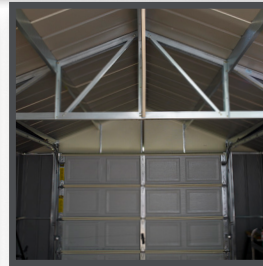

Murryhill Garage

12 ft. / 3,7 m - wide series

BGR1231FG shown

Combining Classic Looks with Quality and Strength

- **Crafted from Galvanized Steel** for increased corrosion resistance that carries a limited 12-year warranty.
- **High Gable Roof** with reinforced steel trusses.
- **Available in Extended Lengths** up to 96 feet.

- **Extra-wide Sliding Roll-Up Door** for easy entry and exit of large items, plus second side door for added convenience.
- **Sliding Side Entry Door** for easy walk-in access.
- **Appealing Two-tone Aesthetics** in Flute Gray & Anthracite.
- **D.I.Y. Assembly** with pre-cut and predrilled parts.

- BGR1210FG:** 12 x 10 ft./3,7 x 3 m
- BGR1217FG:** 12 x 17 ft./3,7 x 5,2 m
- BGR1224FG:** 12 x 24 ft./3,7 x 7,3 m
- BGR1231FG:** 12 x 31 ft./3,7 x 9,5 m

Carton Dimensions:

- Box 1:** 82.5 L x 34.25 W x 4.25 D in.
209.6 L x 87 W x 10.8 D cm
219 lbs. / 99.3 kg
- Box 2:** 114.9 L x 7.4 W x 5.75 D in.
291.8 L x 18.7 W x 14.6 D cm
75 lbs. / 34 kg
- Box 3:** 106.9 L x 22.25 W x 9.5 D in.
271.5 L x 56.5 W x 24.1 D cm
127 lbs. / 57.6 kg
- Box 4:** 91.25 L x 33.75 W x 3.5 D in.
231.8 L x 85.7 W x 8.9 D cm
163 lbs. / 73.9 kg