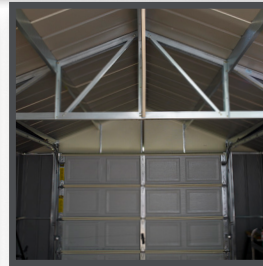

Murryhill Garage

12 ft. / 3,7 m - wide series

BGR1231FG shown

Combining Classic Looks with Quality and Strength

- **Crafted from Galvanized Steel** for increased corrosion resistance that carries a limited 12-year warranty.
- **High Gable Roof** with reinforced steel trusses.
- **Available in Extended Lengths** up to 96 feet.
- **Extra-wide Sliding Roll-Up Door** for easy entry and exit of large items, plus second side door for added convenience.
- **Sliding Side Entry Door** for easy walk-in access.
- **Appealing Two-tone Aesthetics** in Flute Gray & Anthracite.
- **D.I.Y. Assembly** with pre-cut and predrilled parts.

- BGR1210FG:** 12 x 10 ft. / 3,7 x 3 m
- BGR1217FG:** 12 x 17 ft. / 3,7 x 5,2 m
- BGR1224FG:** 12 x 24 ft. / 3,7 x 7,3 m
- BGR1231FG:** 12 x 31 ft. / 3,7 x 9,5 m

Carton Dimensions:

- Box 1:** 82.5 L x 34.25 W x 4.25 D in.
209.6 L x 87 W x 10.8 D cm
219 lbs. / 99.3 kg
- Box 2:** 114.9 L x 7.4 W x 5.75 D in.
291.8 L x 18.7 W x 14.6 D cm
75 lbs. / 34 kg
- Box 3:** 106.9 L x 22.25 W x 9.5 D in.
271.5 L x 56.5 W x 24.1 D cm
127 lbs. / 57.6 kg
- Box 4:** 91.25 L x 33.75 W x 3.5 D in.
231.8 L x 85.7 W x 8.9 D cm
163 lbs. / 73.9 kg