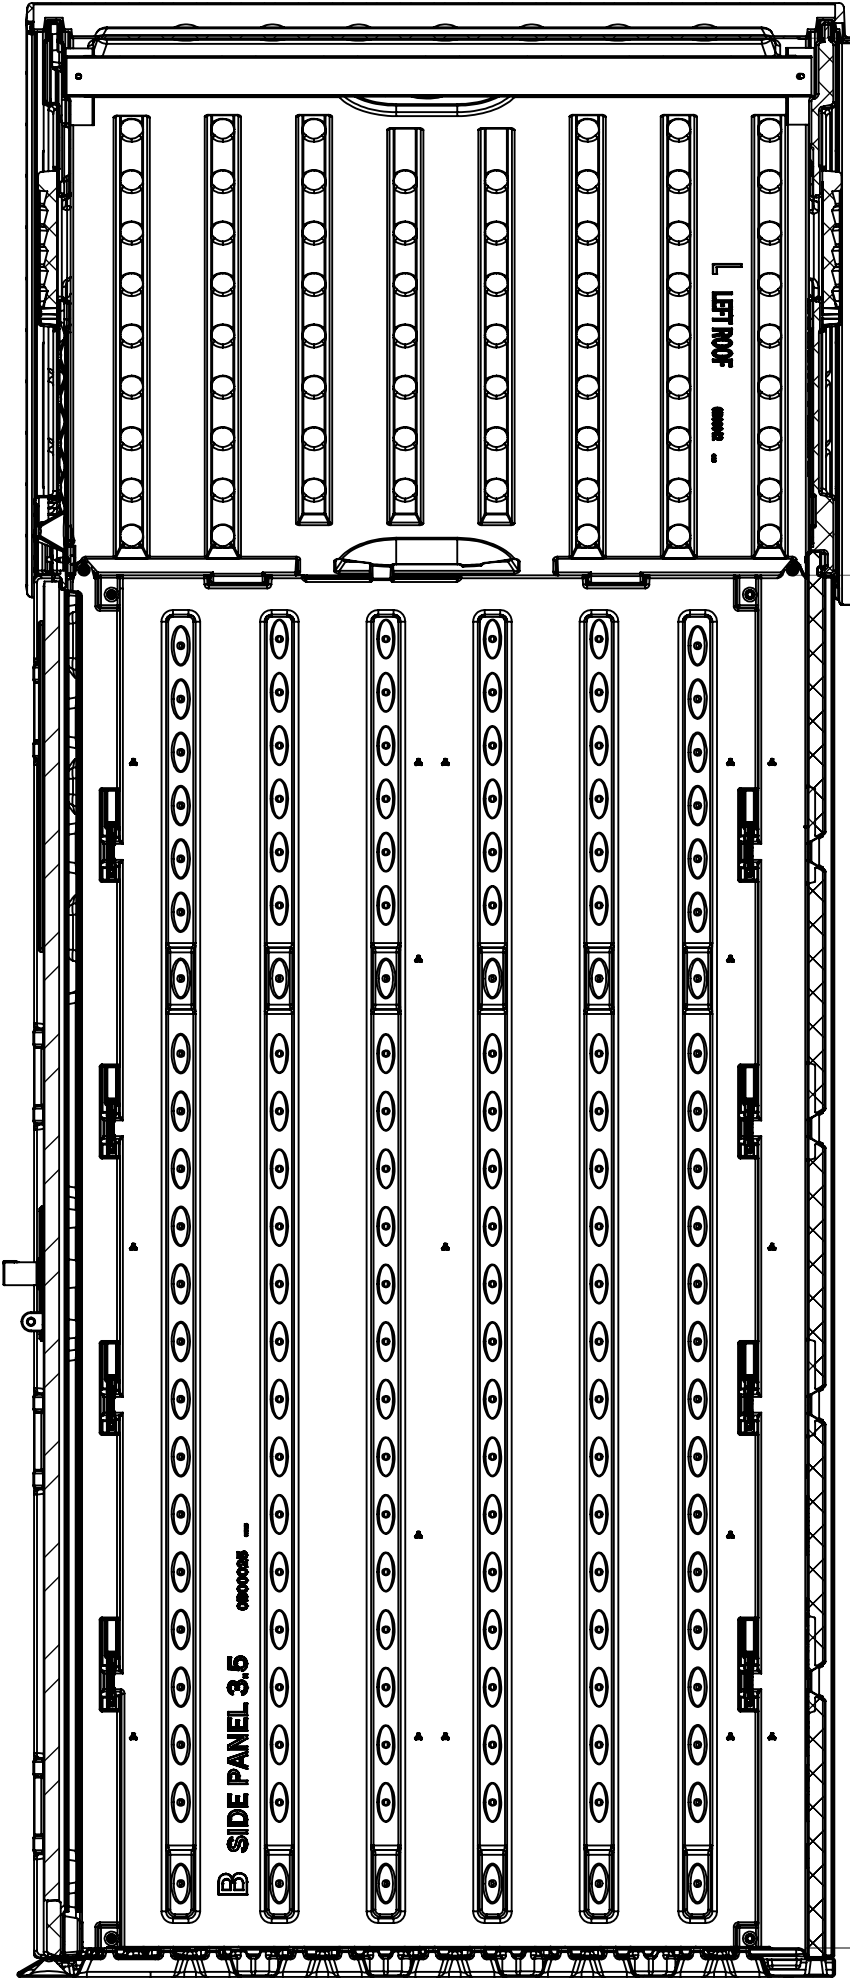

BMS 7300 Front

BMS 7300 Front

90"
Exterior
Wall
Width

60"
Door
Width

71 1/4"
Door
Height

84"
Exterior
Wall
Width

BMS 7300 Side

BMS 7300 Side

BMS 7300 Top

BMS 7300 Top

BMS 7300 Section View

SECTION A-A
SCALE 1 : 10

BMS 7300 Section View

99 1/4"
Interior
Roof
Peak

71 1/2"
Interior
Wall
Height