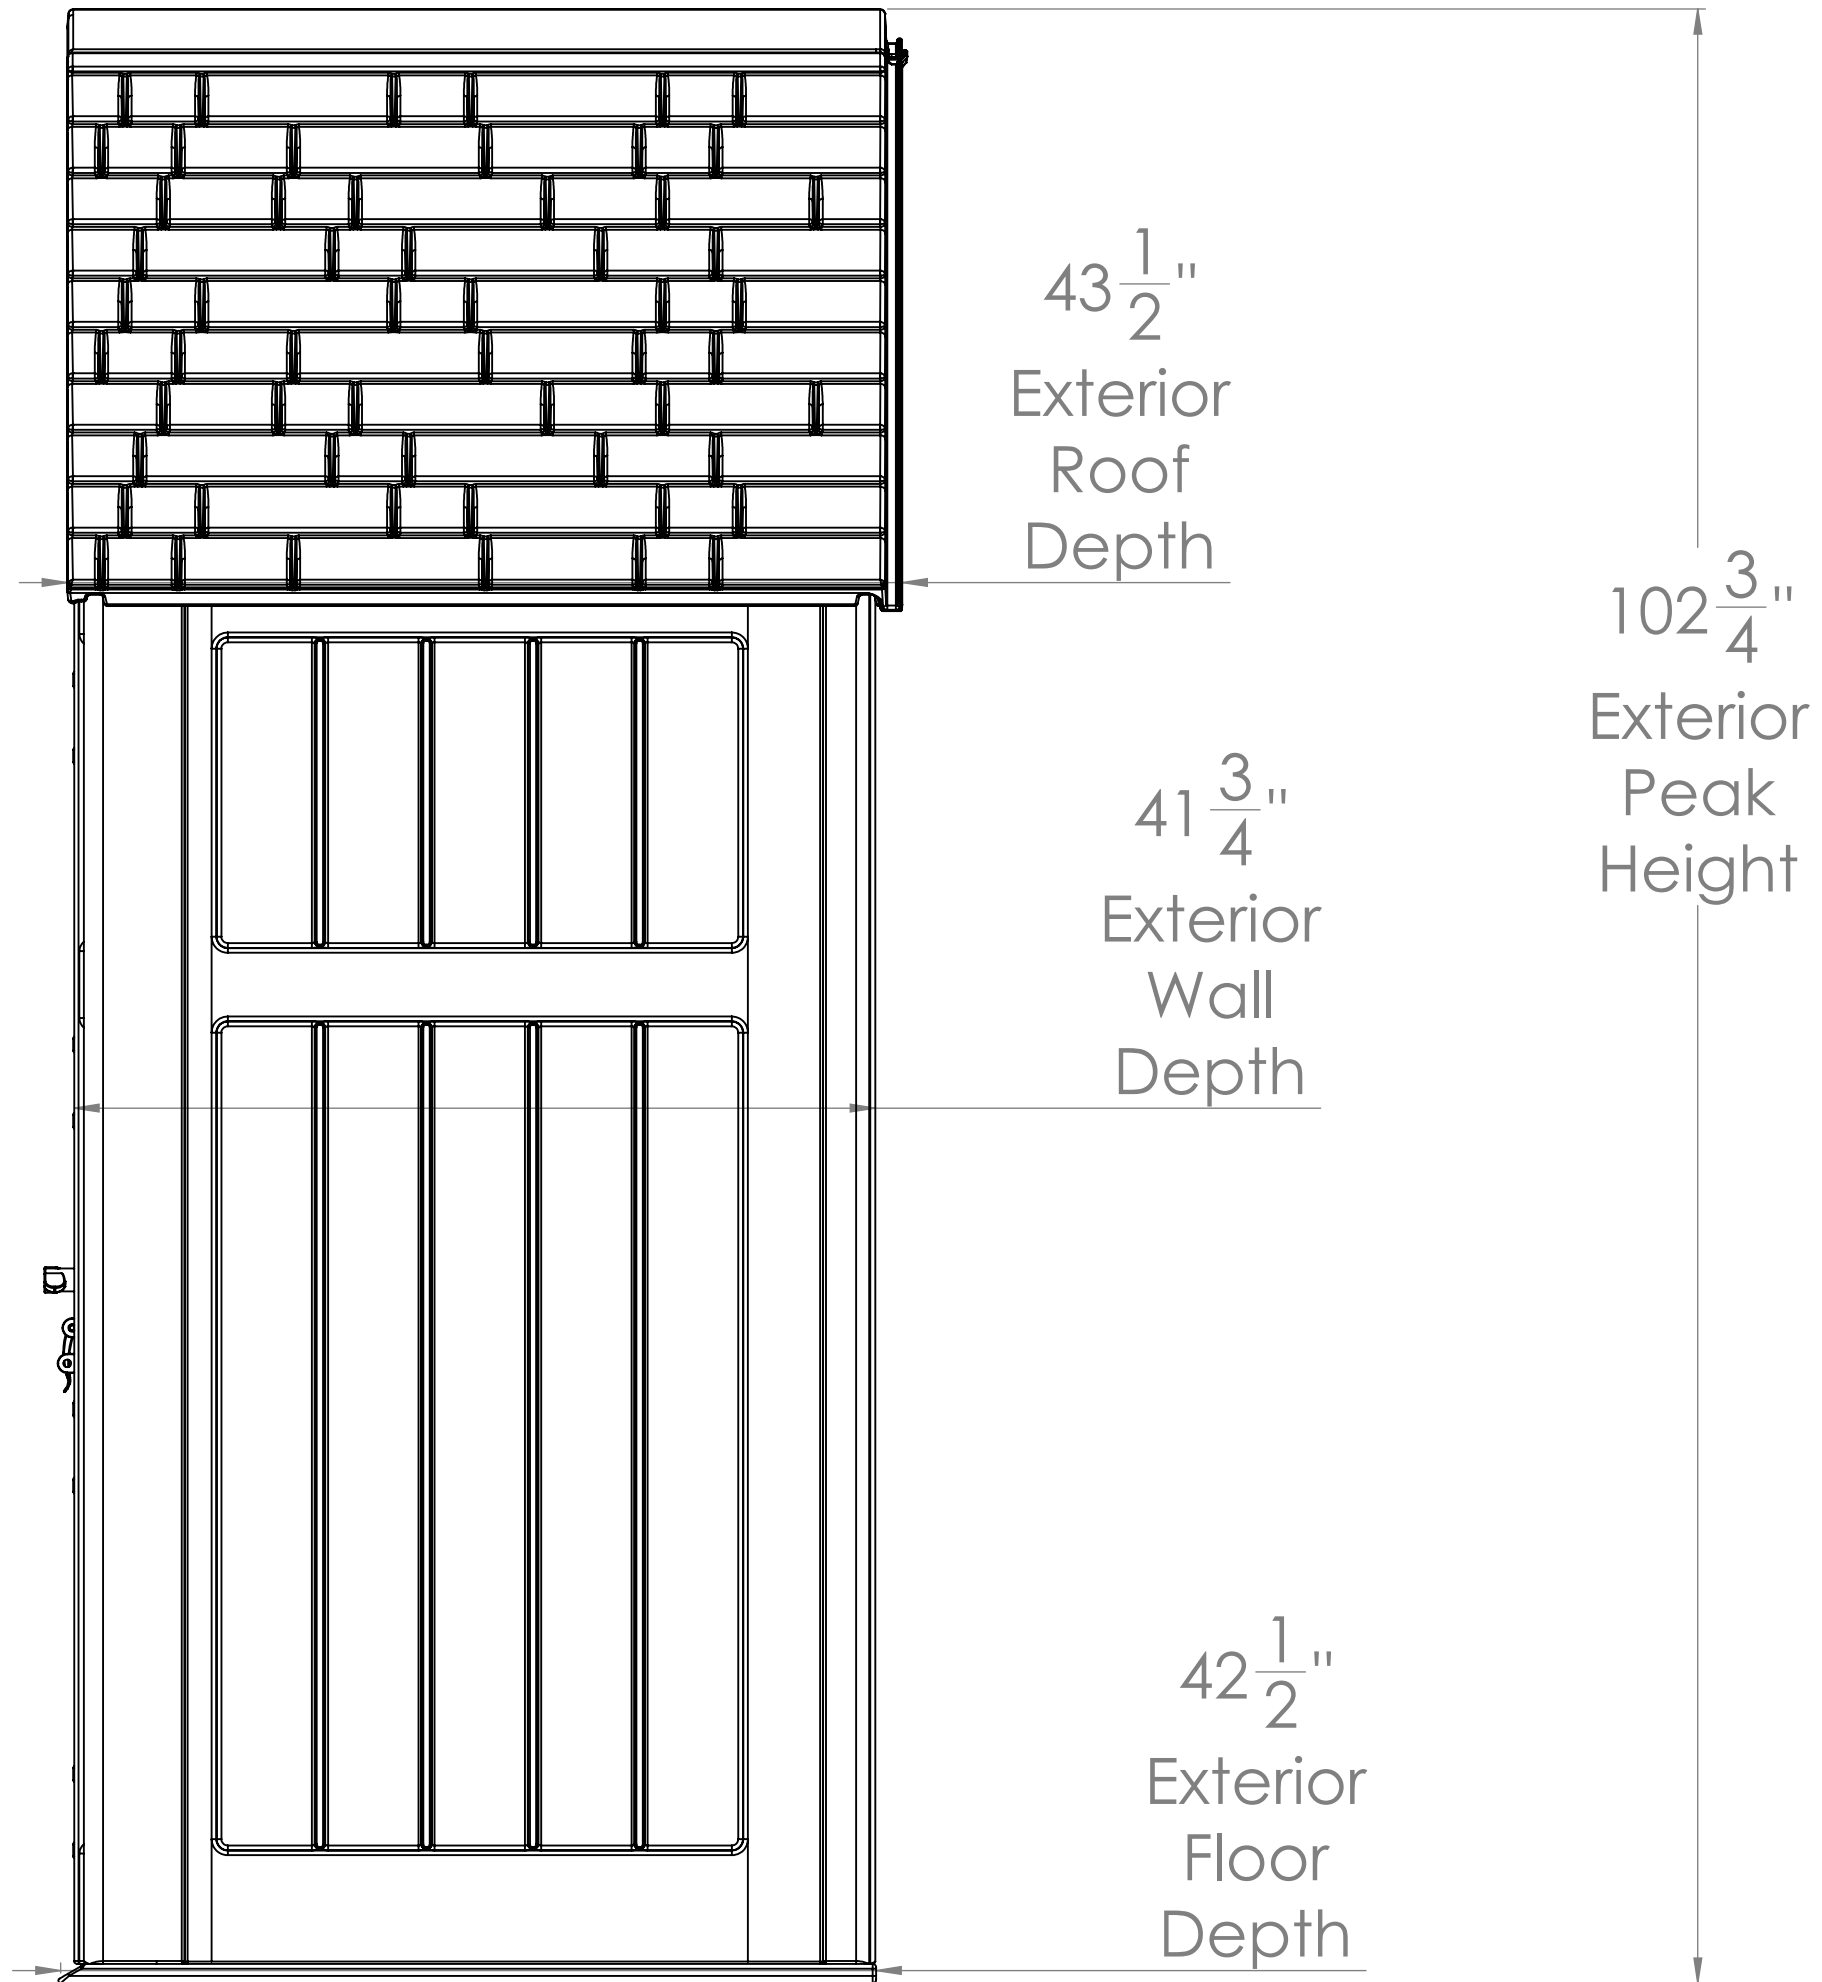

BMS 7300 Front

BMS 7300 Front

90"
Exterior
Wall
Width

60"
Door
Width

71 1/4"
Door
Height

84"
Exterior
Wall
Width

BMS 7300 Side

BMS 7300 Side

BMS 7300 Top

BMS 7300 Top

BMS 7300 Section View

SECTION A-A
SCALE 1 : 10

BMS 7300 Section View

99 1/4"
Interior
Roof
Peak

71 1/2"
Interior
Wall
Height