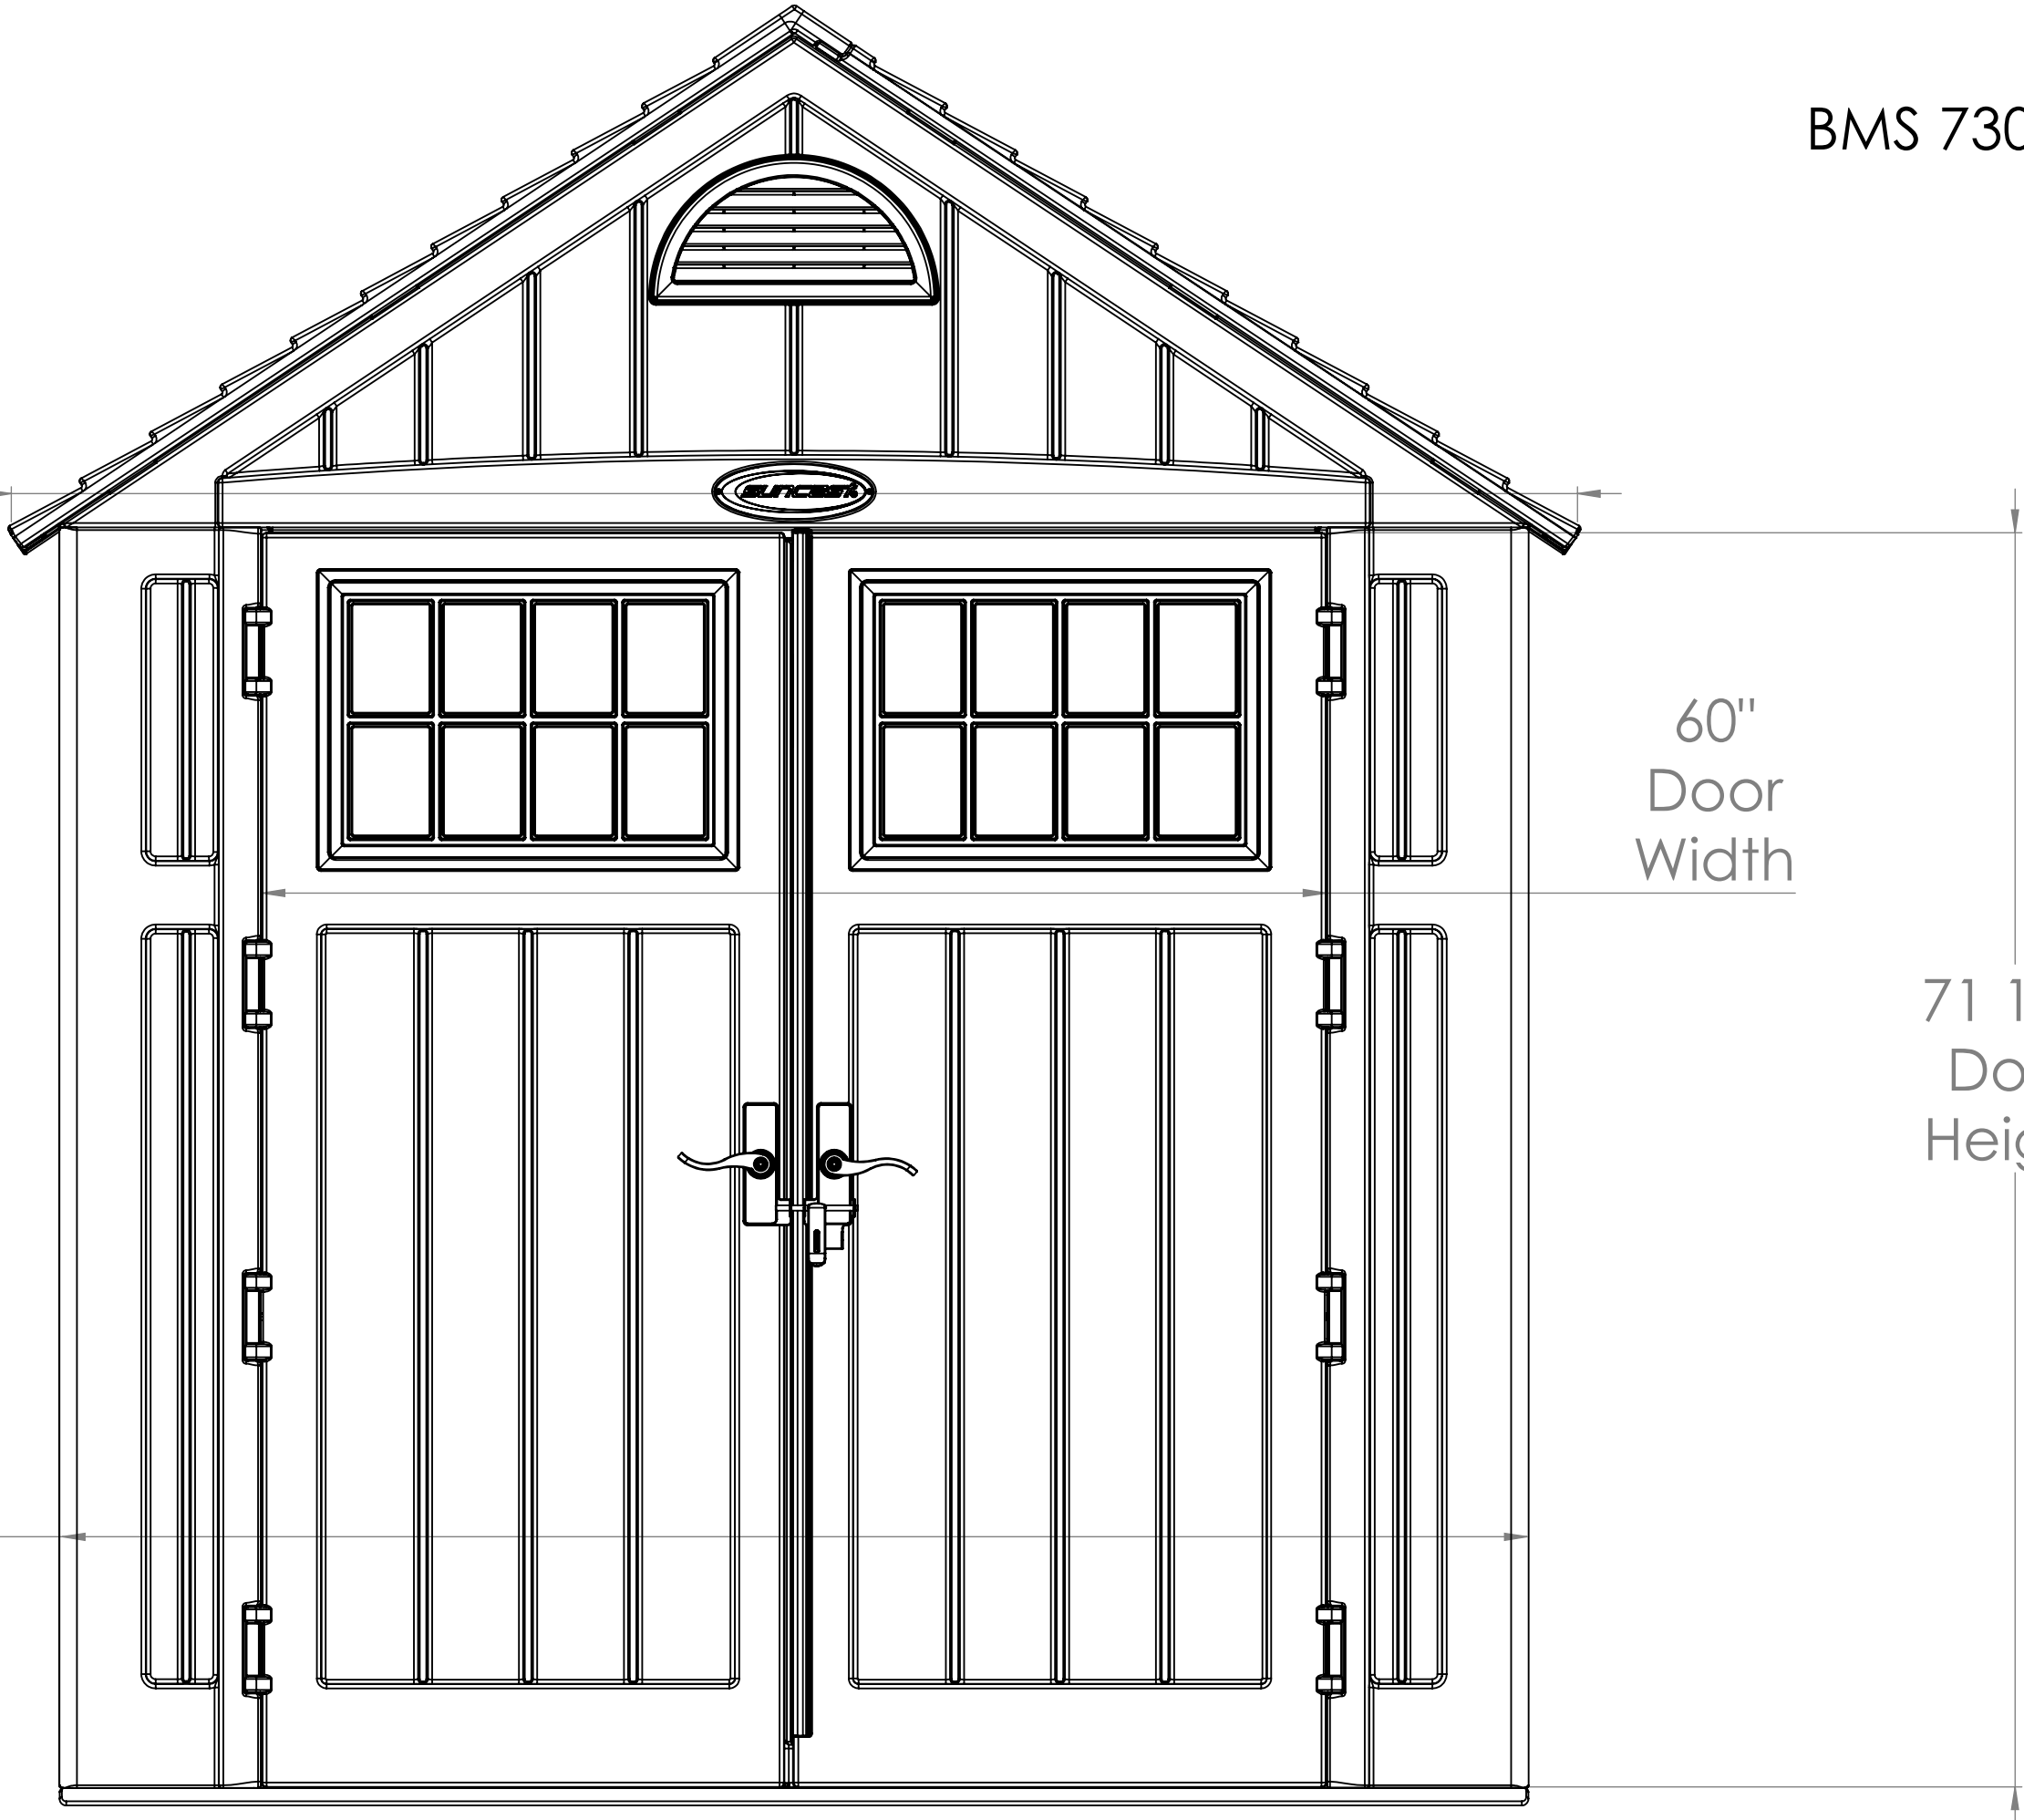

BMS 7300 Front

BMS 7300 Front

90"
Exterior
Wall
Width

60"
Door
Width

71 1/4"
Door
Height

84"
Exterior
Wall
Width

BMS 7300 Side

BMS 7300 Side

BMS 7300 Top

BMS 7300 Top

BMS 7300 Section View

SECTION A-A
SCALE 1 : 10

BMS 7300 Section View

99 1/4"
Interior
Roof
Peak

71 1/2"
Interior
Wall
Height