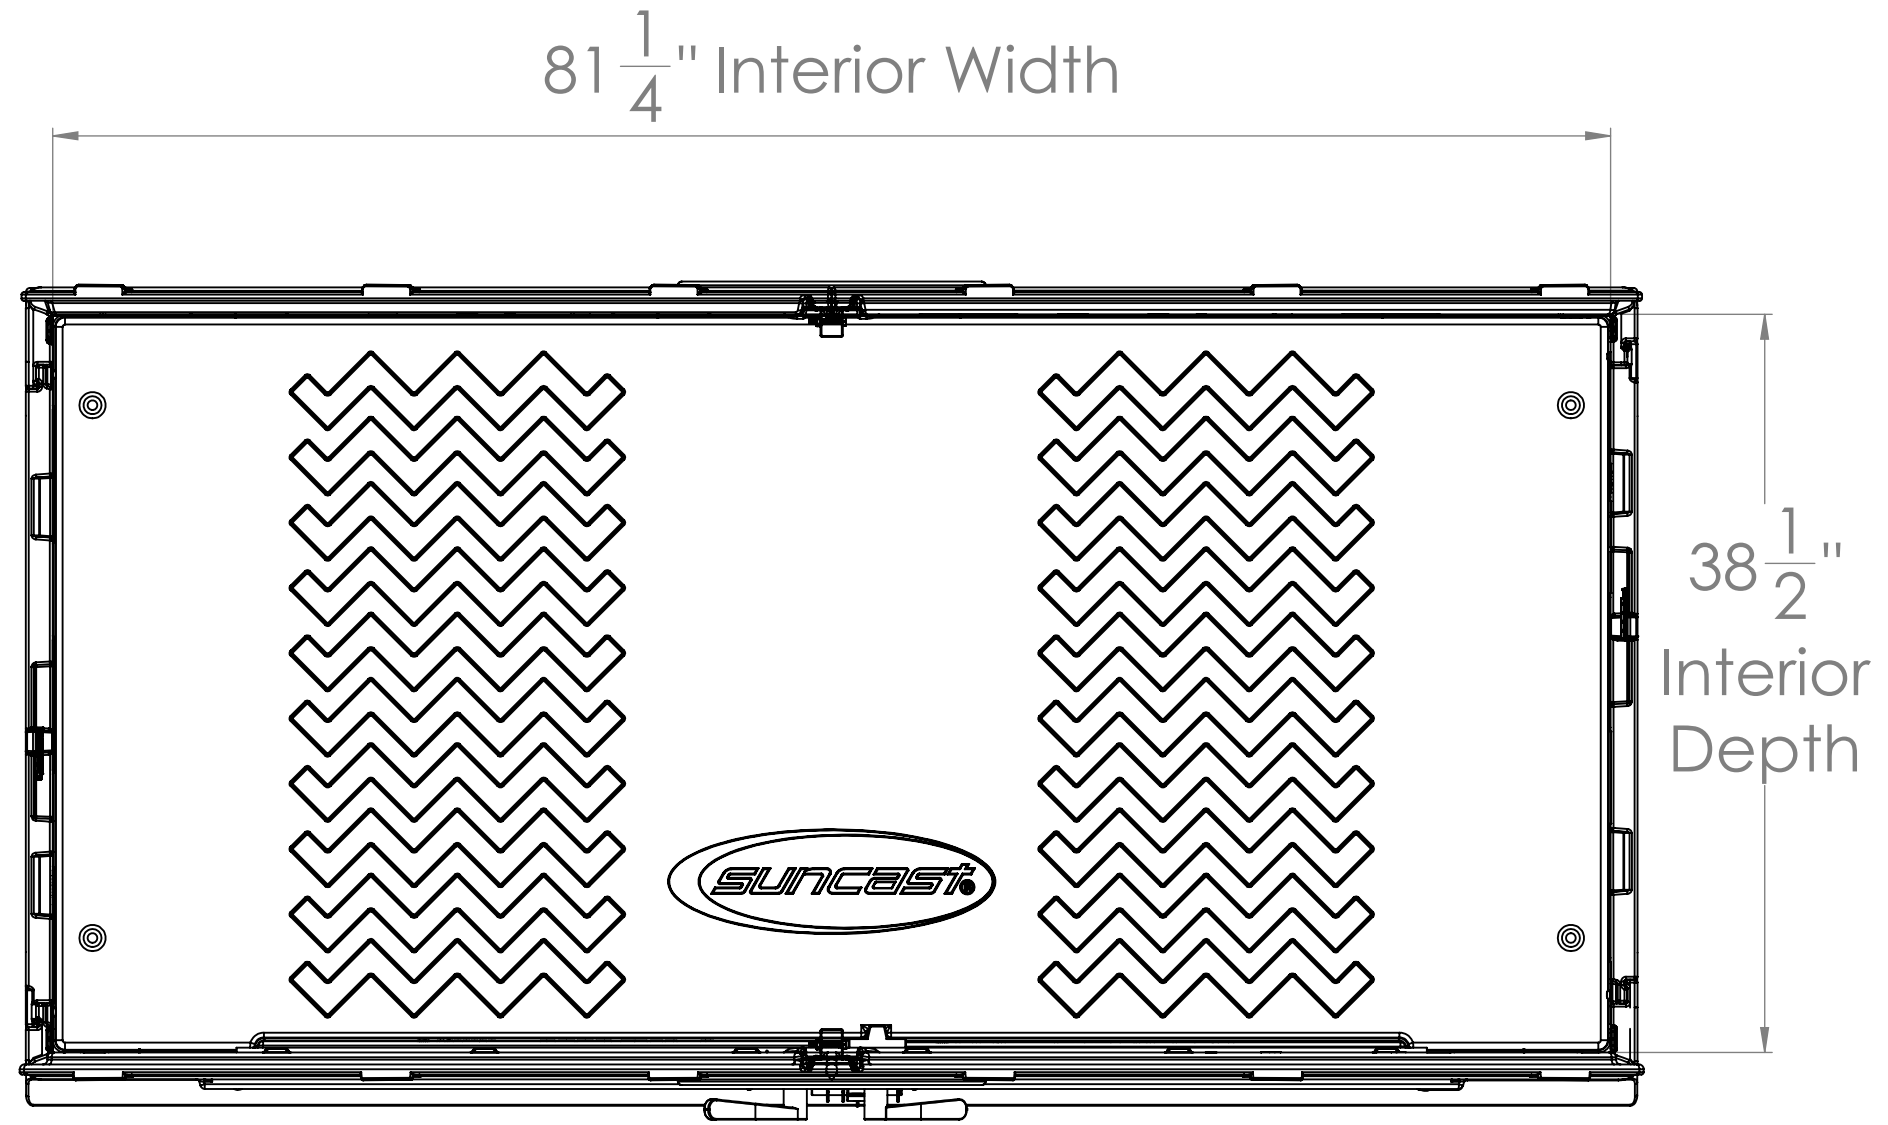

BMS 7300 Front

BMS 7300 Front

90"
Exterior
Wall
Width

60"
Door
Width

71 1/4"
Door
Height

84"
Exterior
Wall
Width

BMS 7300 Side

BMS 7300 Side

BMS 7300 Top

BMS 7300 Top

BMS 7300 Section View

SECTION A-A
SCALE 1 : 10

BMS 7300 Section View

99 1/4"
Interior
Roof
Peak

71 1/2"
Interior
Wall
Height