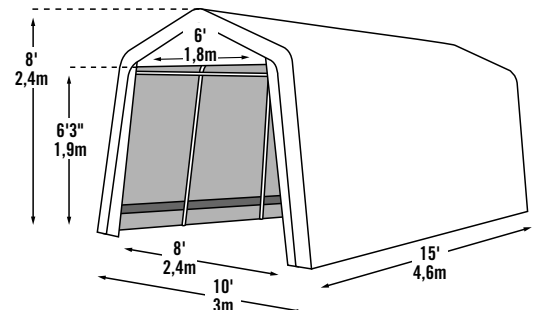

RATCHET-TITE COVER TENSIONING

Ensures a drum tight cover and door panel connection to shelter frame. Quality ratchet and web strap components keep cover tight and neat looking.

ADVANCED ENGINEERED FABRIC

We've Got You Covered.™
North America's #1 Shelter Manufacturer.

Model #62681

Package Includes:

- (1) 10 x 15 x 8 ft.
3 x 4,6 x 2,4 m garage,
1-3/8" / 3,5cm Gray
All Steel Frame
- (1) Tan fitted cover
- (1) Double zippered front door
- (1) Solid rear door panel
- (8) ShelterLock™
Stabilizing Blocks
- (4) 15" / 38,1 cm Auger anchors
- (4) Steel foot plates
- (8) Ratchet Tite™ Ratchets
- Easy step-by-step instructions