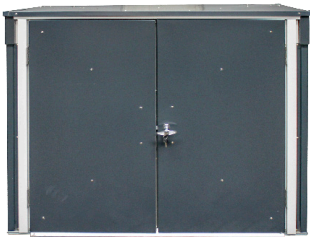

Garbage Bin Storage

- 20% thicker steel than conventional metal sheds
- 2 side air vents for better air circulation
- Hot-dipped galvanized steel painting process
- Strong galvanized metal construction

Features

Lockable Top Lid & Front Doors

Pneumatic Trash Can Lid

Lockable Inside/Out Door Panels

Built from thick galvanized steel panels with lockable top & side doors. This garbage bin shed will add beauty in any backyard and will provide a secure space for trash & recycle bins from animals and small children. The pneumatic top lid cover and side doors are both accessible and lockable. and will add beauty to any backyard.

Front View

Front Wide 47" Double Doors & Top Lid

Front Angle View

Garbage Bin Storage

Trash Bin Cabinet 5'x4'

| Item # | Description | Color | Exterior Dimensions | | | Door Dimensions | | wt. lbs | Shipping | | | |
|--------|---------------------------|----------------------------|---------------------|-------|-------|-----------------|-----|---------|----------|-----|----|---------|
| | | | W | D | H | W | H | | W | D | H | wt. lbs |
| 74045 | Outdoor Trash Bin Cabinet | Anthrasite with White Trim | 60" | 38.4" | 51.6" | 50.4" | 48" | 92.59 | 44" | 63" | 3" | 132.59 |
| 74051 | | | | | | | | | | | | |