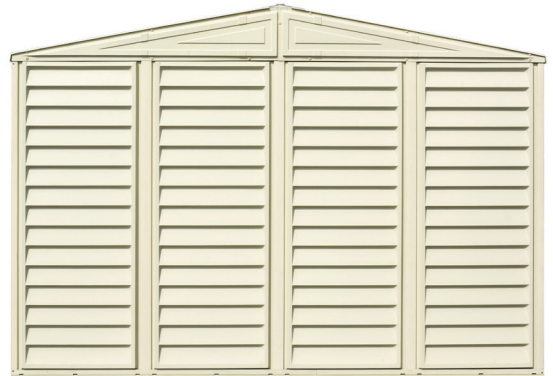

## 10 x 3' SidePro Vinyl Storage Sheds

When is a shed more than just a shed, our 10' x 3' SidePro will stand adjacent to the side of a house or fence, inside a garage or even in a basement for extra storage space.

- All Weather Durable Vinyl that will Not Rust, Rot and Dent
- Impervious to Wood Eating Insects
- Never Needs Painting
- Tall Walk in Shed (73" tall)
- Wide Double Doors for Access (61"wide X 71" tall)
- 15 Year Warranty-The Longest in the Industry
- Easy-Assembly
- Comes with Metal Frame Foundation
- Lockable Door for Added Security

## SidePro 10' x 3'

Front View

SideView

BackView

Roof View

AngleView

Wide Double Door

Lockable Door Handle

### 10x3' SidePro Vinyl Shed

Item #	Description	Exterior Dimensions			Door Dimensions		Shipping Weight	No. of Boxes	Shipping Dimensions
		Width	Depth	Height	Width	Height			
98001	10' x 3' SidePro with Free Skylight and Foundation Kit Included	125.5"	33"	86.25"	60.5"	70.5"	177 lbs	1	76" x 42" x 6"