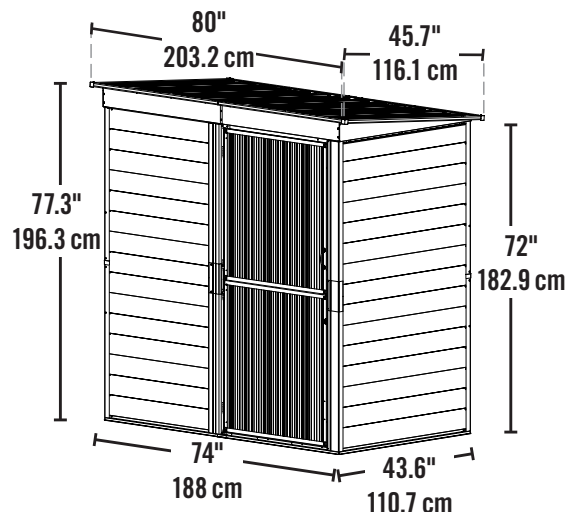

Shed-in-a-Box® SERIES

GALVANIZED STEEL for corrosion resistance.

6 x 4 ft. / 1,8 x 1,2 m FOOTPRINT, perfect for smaller spaces.
72 in. / 183 cm tall walls for increased head room.

DOUBLE-SWING LOCKING DOOR provide easy entry and removal of items. Includes lock hasp for security.

APPEALING AESTHETICS in Charcoal with Cream trim to complement many home exteriors.

D.I.Y. ASSEMBLY with pre-cut and pre-drilled parts.

4 ft.-long box fits in most vehicles!

Model:

SBS64

Product Specs:

Exterior Dimensions:

80 x 45.7 x 77.3 in.
203 x 116 x 196 cm

Interior Dimensions:

72.3 x 41.9 x 77 in.
184 x 106 x 196 cm

Recommended Foundation:

75.1 x 44.7 in.
191 x 113 cm

Storage Area:

21 sq. ft. / 2 sq. m
126 cu. ft. / 3.6 cu. m

Door Opening:

30.7 x 69.1 in.
78 x 176 cm

Wall Height:

72 in. / 183 cm

Gable Height:

4 in. / 10 cm

Capacity:

21.1 sq. ft. / 2 sq. m
126.4 cu. ft. / 3,6 cu. m